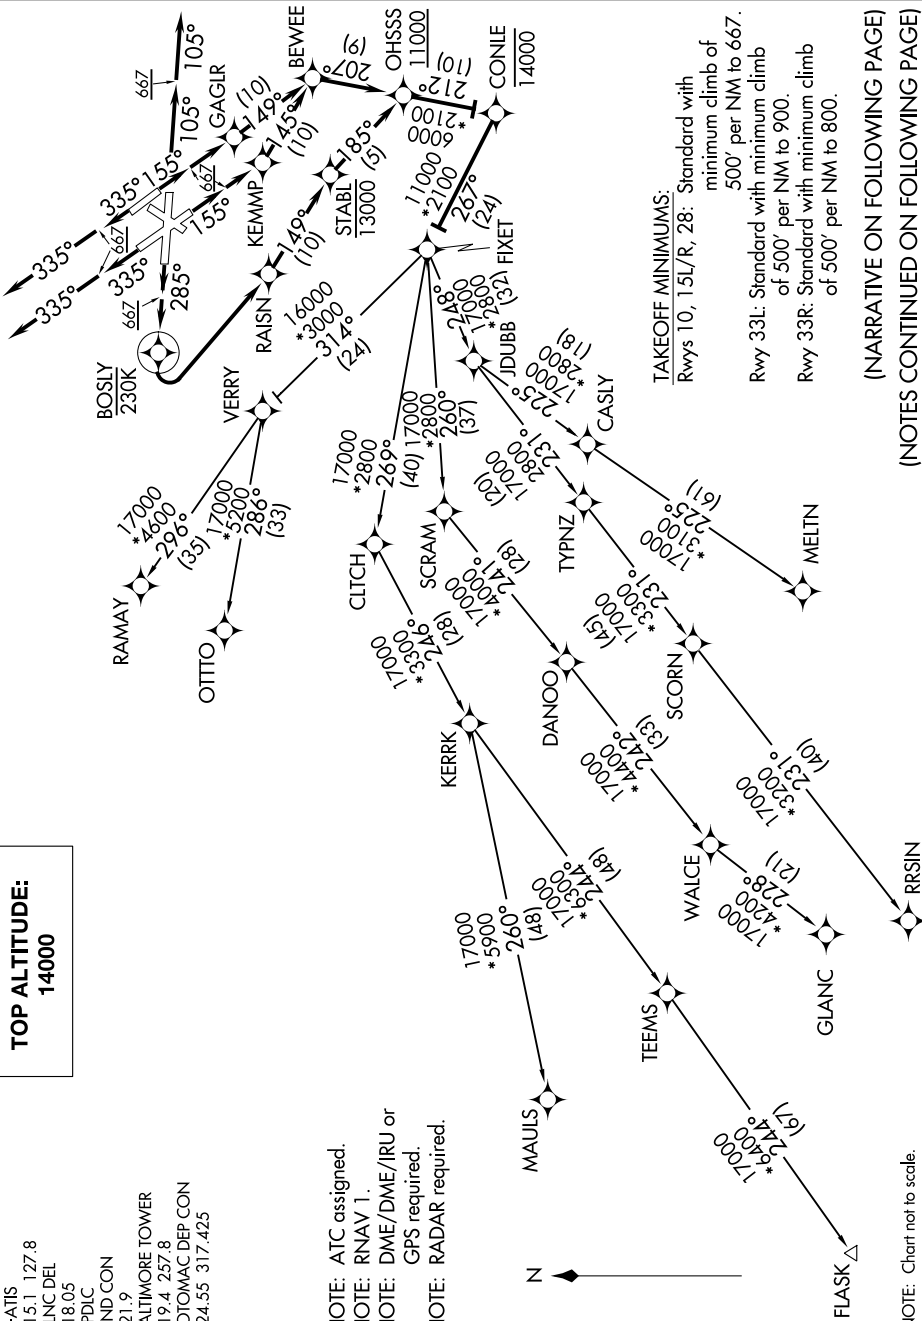

FIXET THREE DEPARTURE (RNAV)

NE-3, 07 OCT 2021 to 04 NOV 2021

TOP ALTITUDE:
14000

D-ATIS 115.1 127.8
CLNC DEL 118.05
CPDIC
GND CON 121.9
BALTIMORE TOWER 119.4 257.8
POTOMAC DEP CON 124.55 317.425

NOTE: ATC assigned.
NOTE: RNAV 1.
NOTE: DME/DME/IRU or GPS required.
NOTE: RADAR required.

TAKEOFF MINIMUMS:

Rwys 10, 15L/R, 28: Standard with minimum climb of 500' per NM to 667.
Rwy 33L: Standard with minimum climb of 500' per NM to 900.
Rwy 33R: Standard with minimum climb of 500' per NM to 800.

(NARRATIVE ON FOLLOWING PAGE)
(NOTES CONTINUED ON FOLLOWING PAGE)

NOTE: Chart not to scale.

NE-3, 07 OCT 2021 to 04 NOV 2021