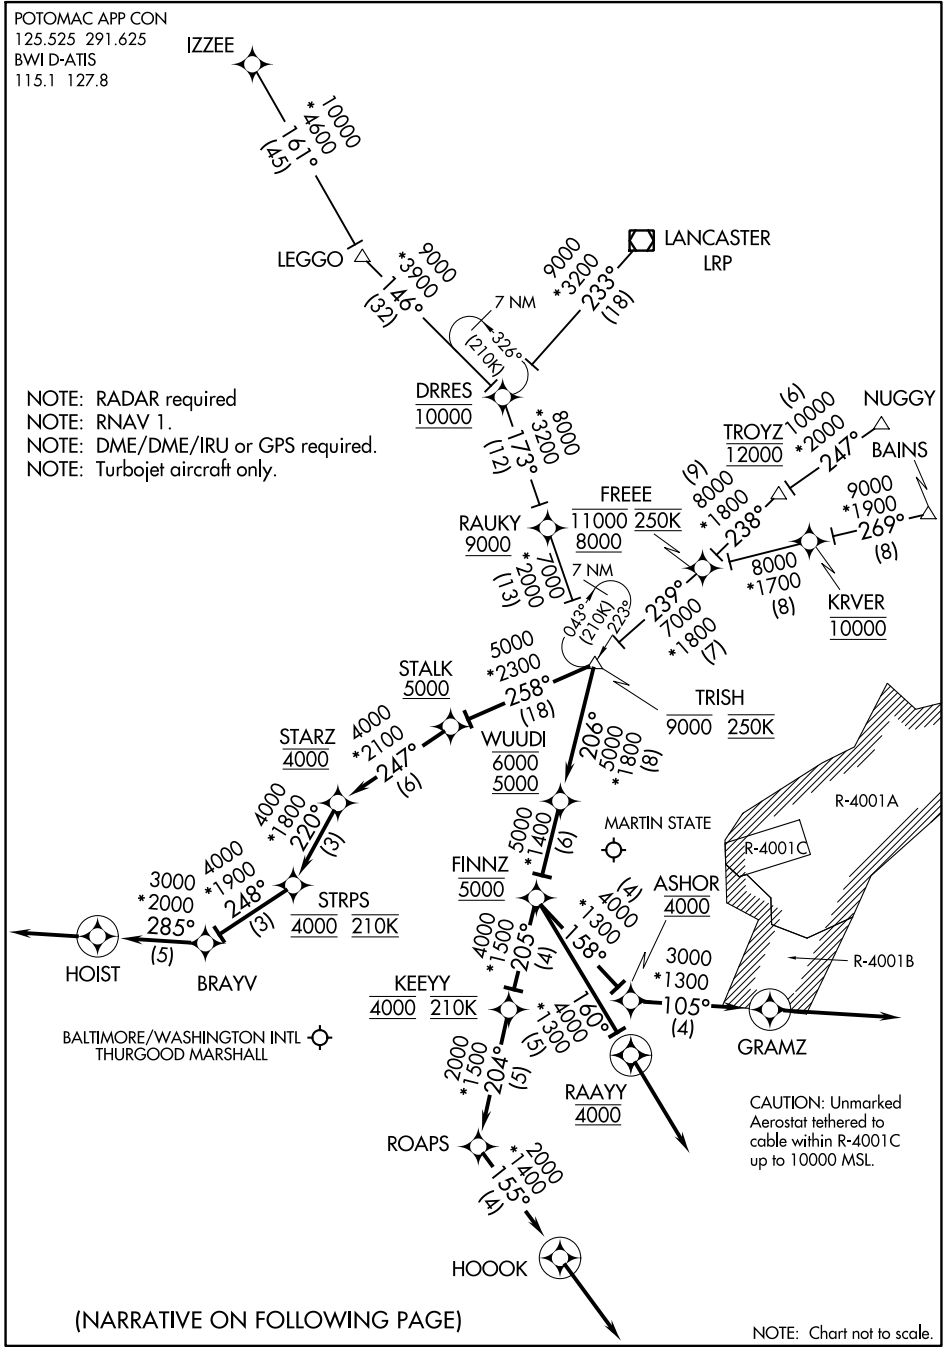

TRISH THREE ARRIVAL (RNAV)

BALTIMORE, MARYLAND

POTOMAC APP CON
125.525 291.625
BWI D-ATIS
115.1 127.8

- NOTE: RADAR required
- NOTE: RNAV 1.
- NOTE: DME/DME/IRU or GPS required.
- NOTE: Turbojet aircraft only.

NE-3, 07 OCT 2021 to 04 NOV 2021

NE-3, 07 OCT 2021 to 04 NOV 2021

(NARRATIVE ON FOLLOWING PAGE)

TRISH THREE ARRIVAL (RNAV)

(TRISH.TRISH3) 15SEP16

BALTIMORE, MARYLAND