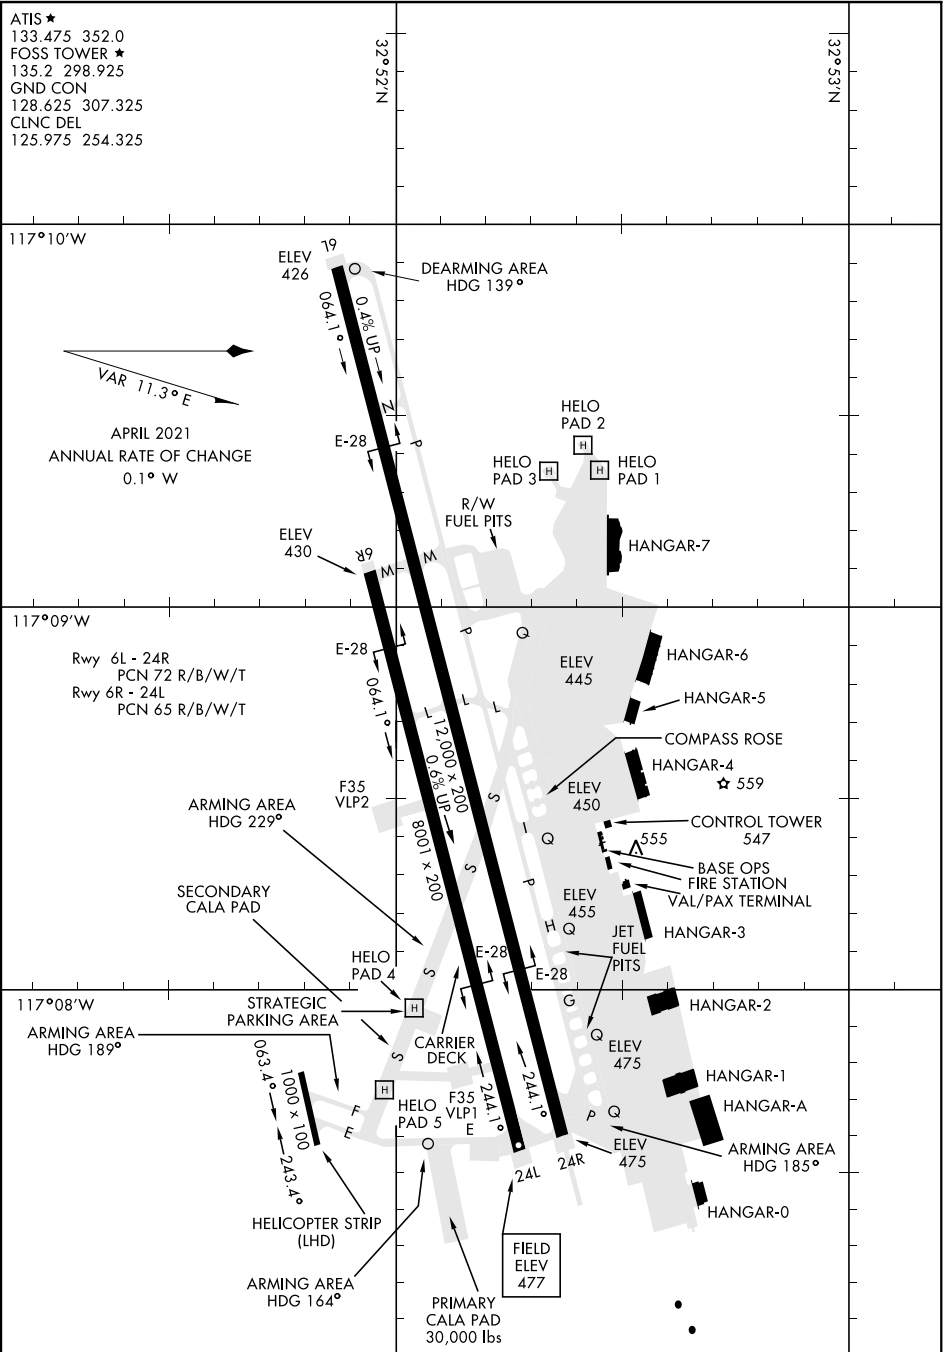

AIRPORT DIAGRAM

AL-903 [USN]

MIRAMAR MCAS (JOE FOSS FLD) (KNKX)

SAN DIEGO, CALIFORNIA

ATIS ★
 133.475 352.0
 FOSS TOWER ★
 135.2 298.925
 GND CON
 128.625 307.325
 CLNC DEL
 125.975 254.325

117°10'W

32°52'N

32°53'N

APRIL 2021
 ANNUAL RATE OF CHANGE
 0.1° W

117°09'W

Rwy 6L - 24R
 PCN 72 R/B/W/T
 Rwy 6R - 24L
 PCN 65 R/B/W/T

117°08'W

SW-3, 07 OCT 2021 to 04 NOV 2021

SW-3, 07 OCT 2021 to 04 NOV 2021

AIRPORT DIAGRAM

SAN DIEGO, CALIFORNIA
MIRAMAR MCAS (JOE FOSS FLD) (KNKX)