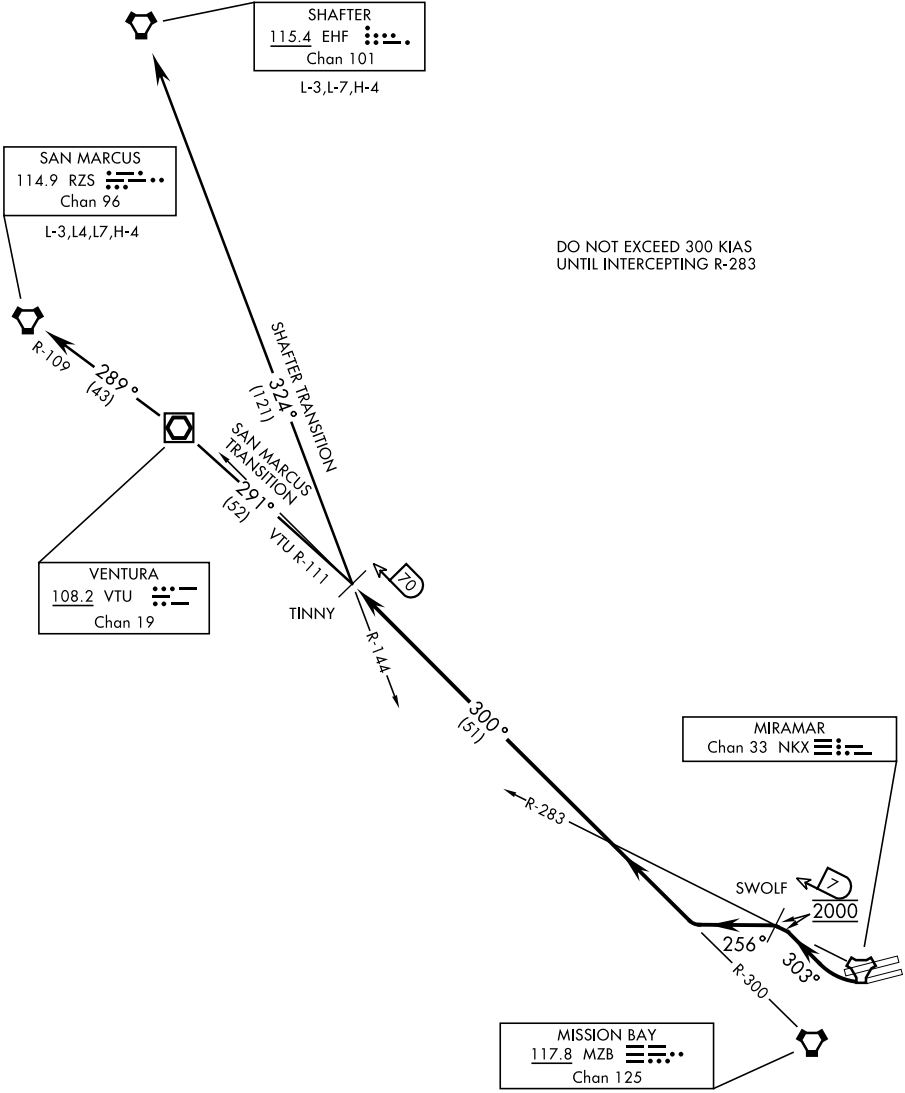

# TINNY-FOUR DEPARTURE (TINNY4•TINNY)

SAN DIEGO, CALIFORNIA

ATIS ★ 133.475 352.0  
 CLNC DEL  
 125.975 254.325  
 GND CON  
 128.625 307.325  
 FOSS TOWER ★  
 135.2 298.925  
 SOCAL DEP CON  
 119.6 363.1 W

SHL-903 [USN]

| Rwy   | Knots    | 60  | 120  | 180  | 240  | 300  | 360  |
|-------|----------|-----|------|------|------|------|------|
| 24L/R | V/V(fpm) | 780 | 1560 | 2340 | 3120 | 3900 | 4680 |

ATC Climb Rate to 2000

SW-3, 07 OCT 2021 to 04 NOV 2021

SW-3, 07 OCT 2021 to 04 NOV 2021

NOTE: Chart not to scale

# TINNY-FOUR DEPARTURE (TINNY4•TINNY)

SAN DIEGO, CALIFORNIA