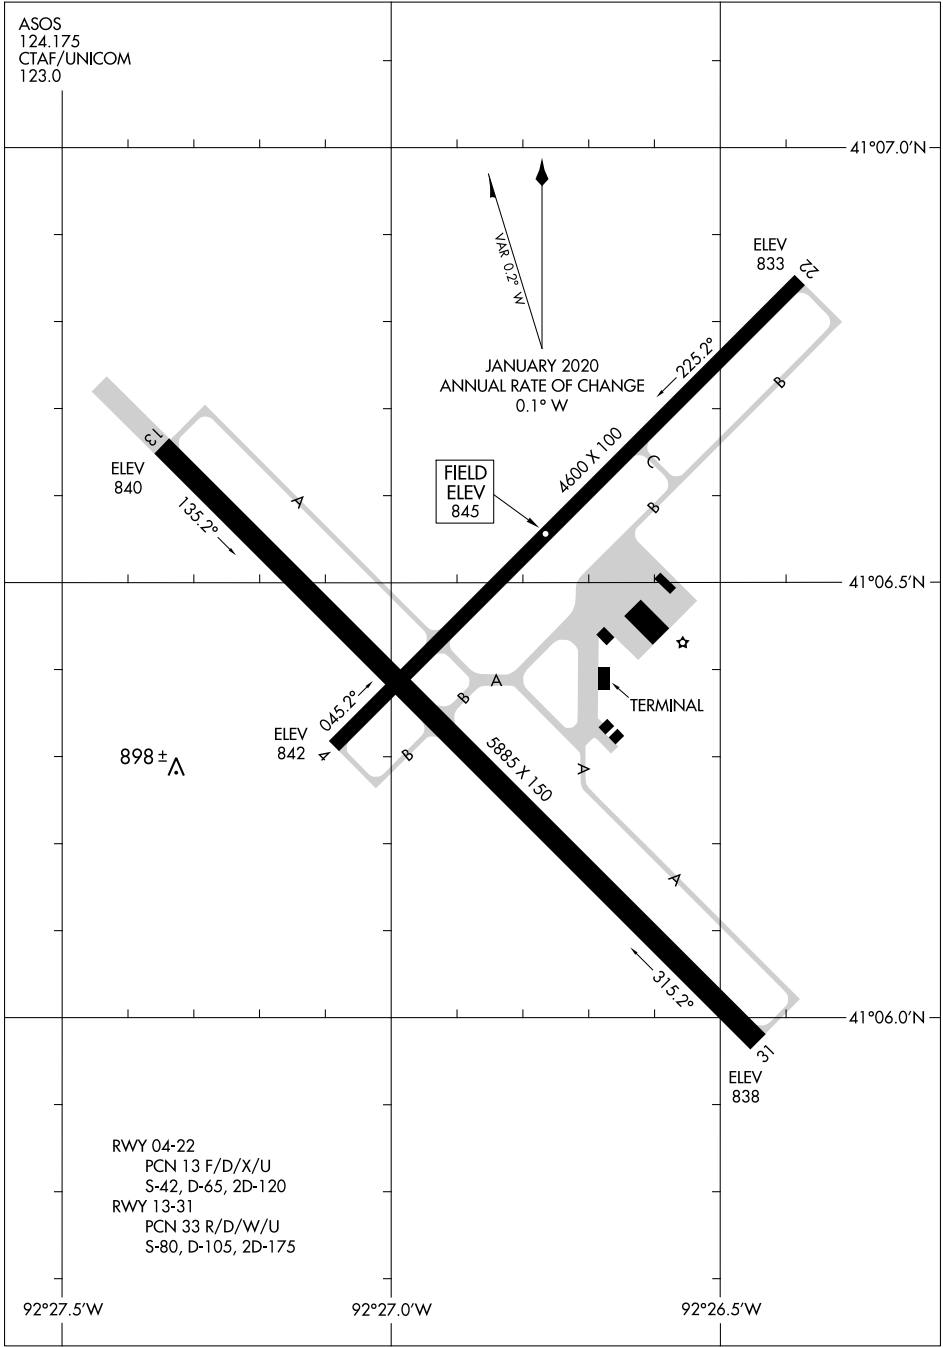

AIRPORT DIAGRAM

AL-915 (FAA)

OTTUMWA RGNL (OTM)
OTTUMWA, IOWA

ASOS
124.175
CTAF/UNICOM
123.0

NC-3, 07 OCT 2021 to 04 NOV 2021

NC-3, 07 OCT 2021 to 04 NOV 2021

AIRPORT DIAGRAM

OTTUMWA, IOWA
OTTUMWA RGNL (OTM)