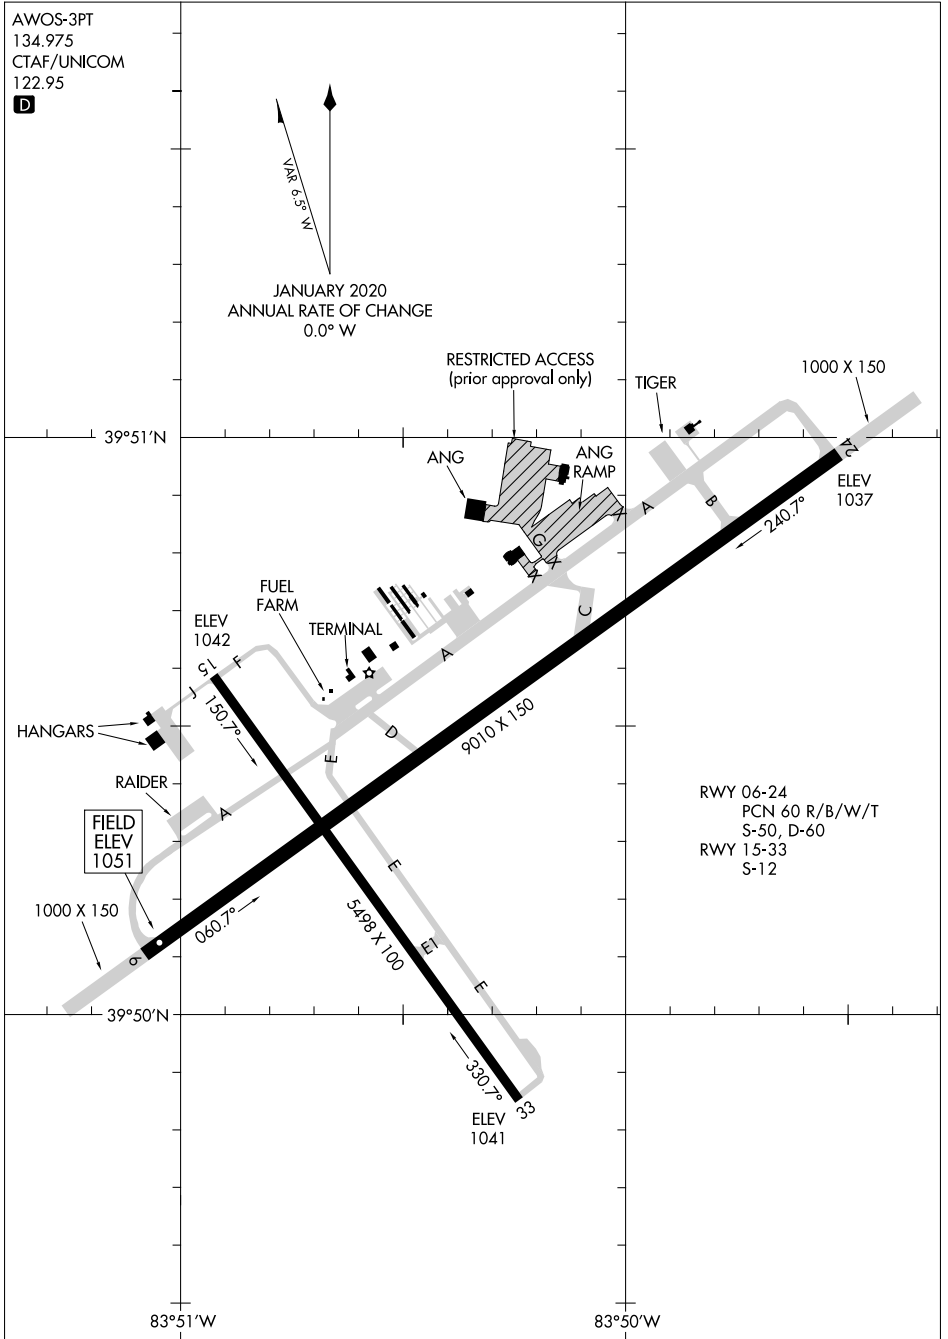

20310

# AIRPORT DIAGRAM

AL-958 (FAA)

SPRINGFIELD-BECKLEY MUNI (SGH)  
SPRINGFIELD, OHIO

AWOS-3PT  
134.975  
CTAF/UNICOM  
122.95

**D**

JANUARY 2020  
ANNUAL RATE OF CHANGE  
0.0° W

EC-2, 07 OCT 2021 to 04 NOV 2021

EC-2, 07 OCT 2021 to 04 NOV 2021