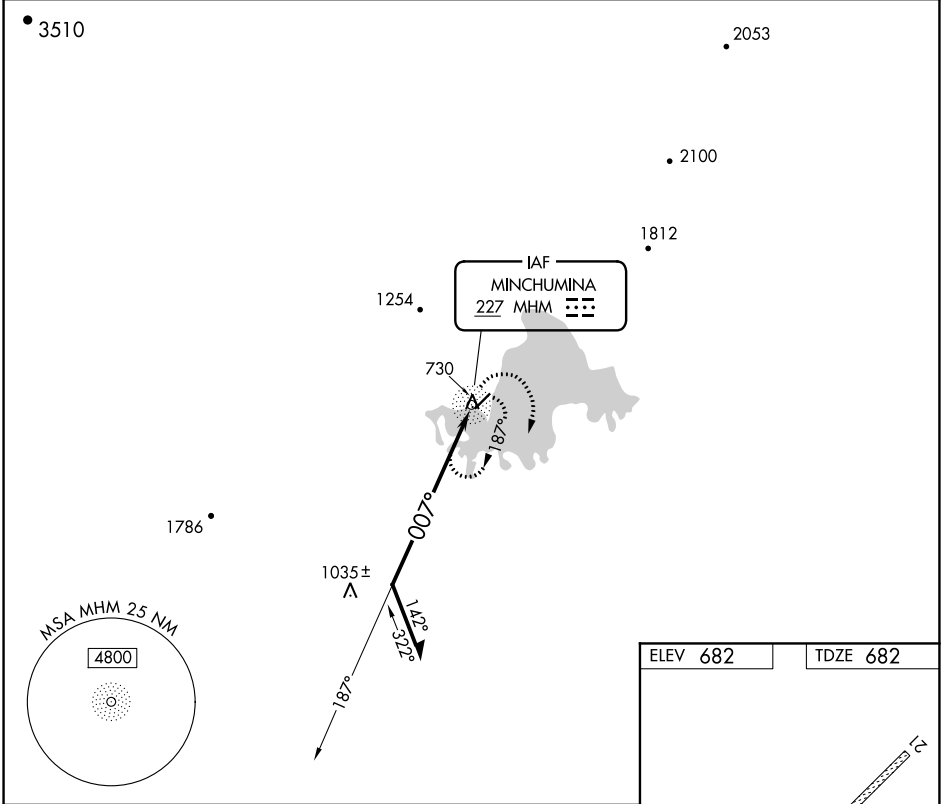

NDB MHM 227	APP CRS 007°	Rwy Idg 4184
		TDZE 682
		Apt Elev 682

NDB RWY 3

MINCHUMINA (MHM) (P.A.M.H)

<p>-37°C</p>	<p>Circling NA west of Rwy 3-21.</p>	<p>MISSED APPROACH: Climbing right turn to 2500 in MHM NDB holding pattern.</p>
--------------	--------------------------------------	---

<p>AWOS-3P 135.55</p>	<p>ANCHORAGE CENTER 120.9 319.2</p>	<p>FAIRBANKS RADIO 122.2</p>	<p>CTAF 122.9</p>
----------------------------------	--	---	------------------------------

CATEGORY	A	B	C	D
S-3	1600-1¼ 918 (1000-1¼)	1600-2¾ 918 (1000-2¾)	1600-3 918 (1000-3)	1600-3 918 (1000-3)
CIRCLING	1600-1¼ 918 (1000-1¼)	1600-2¾ 918 (1000-2¾)	1600-3 918 (1000-3)	1600-3 918 (1000-3)

AK, 07 OCT 2021 to 02 DEC 2021

AK, 07 OCT 2021 to 02 DEC 2021