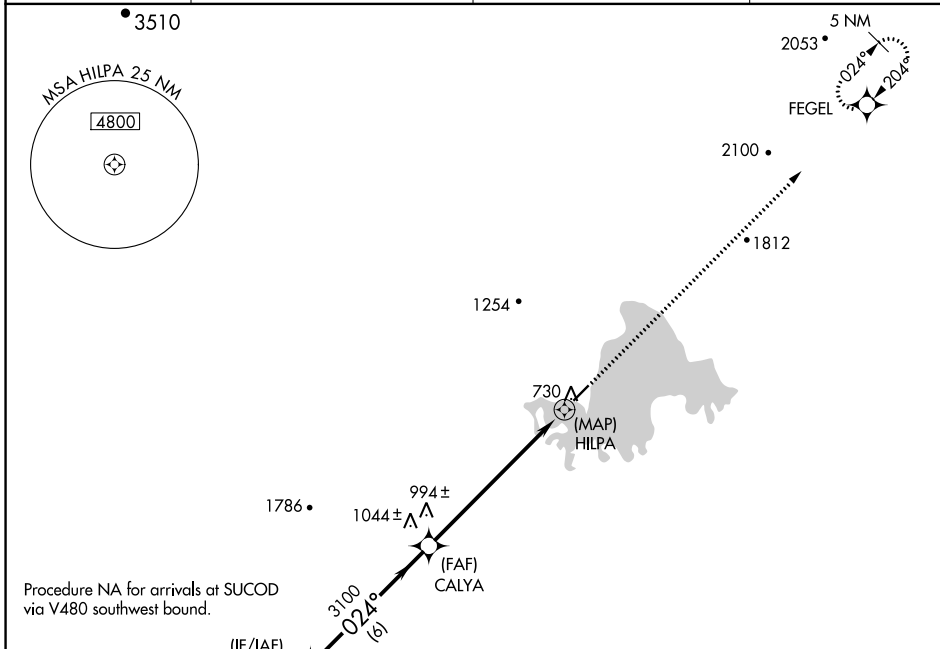

APP CRS 024°	Rwy Idg 4184 TDZE 682 Apt Elev 682
------------------------	---

RNAV (GPS) RWY 3

MINCHUMINA (MHM) (PAMH)

<p>-37°C</p>	<p>DME/DME RNP-0.3 NA. Circling NA west of Rwy 3-21.</p>	<p>MISSED APPROACH: Climb to 4200 direct FEGEL and hold.</p>
---------------------	--	--

AWOS-3P 135.55	ANCHORAGE CENTER 120.9 319.2	FAIRBANKS RADIO 122.2	CTAF 122.9 0
--------------------------	--	---------------------------------	------------------------

ELEV 682	TDZE 682
----------	----------

CATEGORY	A	B	C	D
LNVA MDA	1360-1 678 (700-1)		1360-2 678 (700-2)	
CIRCLING	1360-1 678 (700-1)		1360-2 678 (700-2)	1360-2¼ 678 (700-2¼)

AK, 07 OCT 2021 to 02 DEC 2021

AK, 07 OCT 2021 to 02 DEC 2021