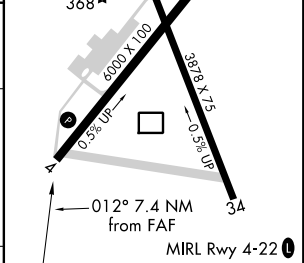

NDB GTP 245	APP CRS 012°	Rwy Idg TDZE Apt Elev	N/A N/A 294
-----------------------	------------------------	-----------------------------	--

NDB-A
MOULTRIE MUNI (MGR)

<p>▼ When local altimeter setting not received, use Valdosta altimeter setting and increase all MDA 100 feet and visibilities Cat C ¼ SM and Cat D ½ SM.</p>	<p>▲ MISSED APPROACH: Climbing right turn to 2400 direct GTP NDB and hold.</p>	
<p>AWOS-3PT 118.925</p>	<p>VALDOSTA APP CON ★ 126.6 285.6</p>	<p>UNICOM 122.8 (CTAF) ①</p>

CATEGORY	A	B	C	D	FAF to MAP 7.4 NM					
① CIRCLING	860-1	566 (600-1)	860-1½ 566 (600-1½)	1080-2½ 786 (800-2½)	Knots	60	90	120	150	180
					Min:Sec	7:24	4:56	3:42	2:58	2:28

SE-4, 07 OCT 2021 to 04 NOV 2021