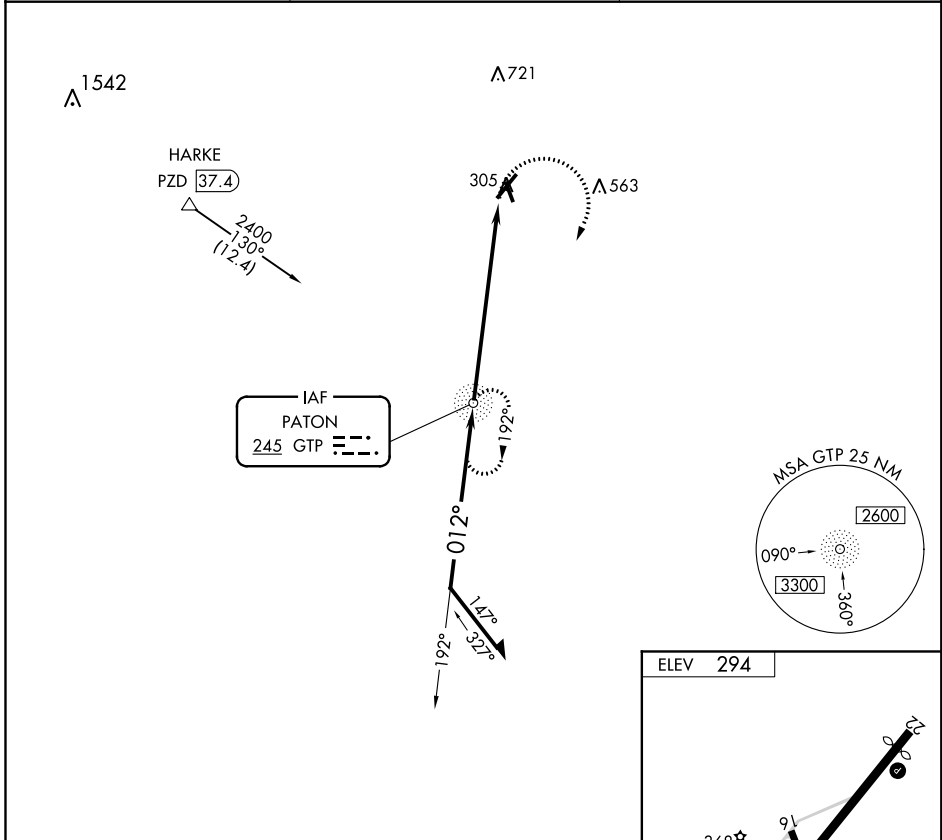

NDB GTP 245	APP CRS 012°	Rwy Idg TDZE Apt Elev	N/A N/A 294
-----------------------	------------------------	-----------------------------	--

NDB-A
MOULTRIE MUNI (MGR)

<p>▼ When local altimeter setting not received, use Valdosta altimeter setting and increase all MDA 100 feet and visibilities Cat C ¼ SM and Cat D ½ SM.</p>	<p>▲ MISSED APPROACH: Climbing right turn to 2400 direct GTP NDB and hold.</p>	
<p>AWOS-3PT 118.925</p>	<p>VALDOSTA APP CON ★ 126.6 285.6</p>	<p>UNICOM 122.8 (CTAF) ①</p>

CATEGORY	A	B	C	D	FAF to MAP 7.4 NM					
① CIRCLING	860-1	566 (600-1)	860-1½ 566 (600-1½)	1080-2½ 786 (800-2½)	Knots	60	90	120	150	180
					Min:Sec	7:24	4:56	3:42	2:58	2:28

SE-4, 07 OCT 2021 to 04 NOV 2021

SE-4, 07 OCT 2021 to 04 NOV 2021