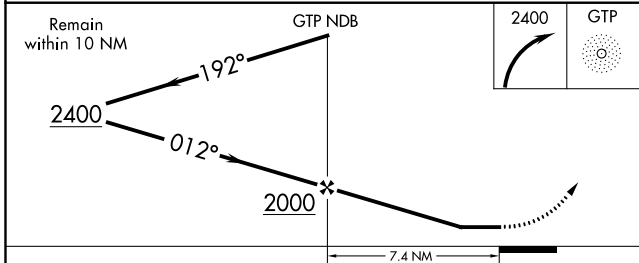

NDB GTP 245	APP CRS 012°	Rwy Idg TDZE Apt Elev	N/A N/A 294
-----------------------	------------------------	-----------------------------	--

NDB-A
MOULTRIE MUNI (MGR)

<p>▼ When local altimeter setting not received, use Valdosta altimeter setting and increase all MDA 100 feet and visibilities Cat C ¼ SM and Cat D ½ SM.</p>	<p>▲ MISSED APPROACH: Climbing right turn to 2400 direct GTP NDB and hold.</p>	
<p>AWOS-3PT 118.925</p>	<p>VALDOSTA APP CON ★ 126.6 285.6</p>	<p>UNICOM 122.8 (CTAF) ①</p>

CATEGORY	A	B	C	D	FAF to MAP 7.4 NM					
① CIRCLING	860-1	566 (600-1)	860-1½ 566 (600-1½)	1080-2½ 786 (800-2½)	Knots	60	90	120	150	180
					Min:Sec	7:24	4:56	3:42	2:58	2:28

SE-4, 07 OCT 2021 to 04 NOV 2021