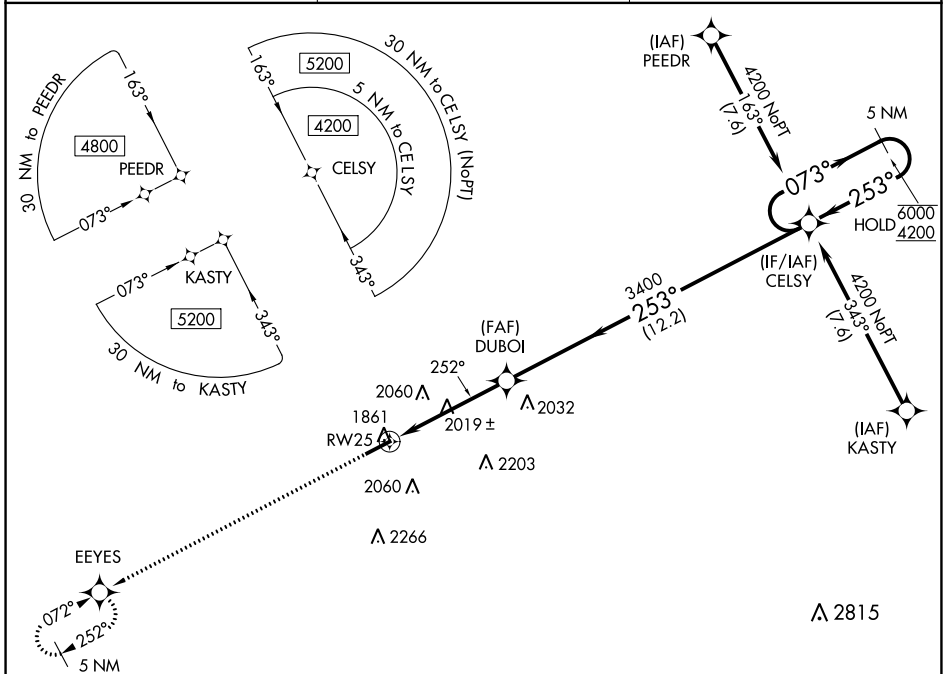

WAAS CH 97407 W25A	APP CRS 252°	Rwy Idg TDZE Apt Elev	5503 1817 1817
--	------------------------	-----------------------------	---

RNAV (GPS) RWY 25

DUBOIS RGNL (DUJ)

RNP APCH.	MALS R	MISSED APPROACH: Climb to 4200 direct EEYES and hold.
Circling NA for Cat D south of Rwy 7-25. For uncompensated Baro-VNAV systems, LNAV/VNAV NA below -21°C or above 54°C. For inop ALS increase LNAV Cat C/D visibility to 1½ SM.		

ASOS 119.025	CLEVELAND CENTER 126.725 291.65	UNICOM 123.0 (CTAF)
------------------------	---	-------------------------------

NE-4, 07 OCT 2021 to 04 NOV 2021

NE-4, 07 OCT 2021 to 04 NOV 2021

ELEV	1817		TDZE	1817
------	------	--	------	------

CATEGORY	A	B	C	D
LPV DA	2017-½ 200 (200-½)			
LNAV/VNAV DA	2140-½ 323 (400-½)			
LNAV MDA	2280-½ 463 (500-½)		2280-1 463 (500-1)	
CIRCLING	2320-1 503 (600-1)	2360-1 543 (600-1)	2380-1½ 563 (600-1½)	2400-2 583 (600-2)