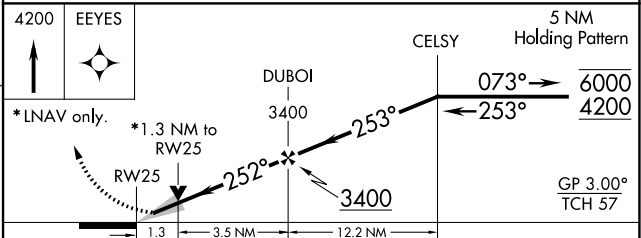

WAAS CH 97407 W25A	APP CRS 252°	Rwy Idg TDZE Apt Elev	5503 1817 1817
--	------------------------	-----------------------------	---

RNAV (GPS) RWY 25

DUBOIS RGNL (DUJ)

RNP APCH.	MALS R	MISSED APPROACH: Climb to 4200 direct EEYES and hold.
Circling NA for Cat D south of Rwy 7-25. For uncompensated Baro-VNAV systems, LNAV/VNAV NA below -21°C or above 54°C. For inop ALS increase LNAV Cat C/D visibility to 1½ SM.		

ASOS 119.025	CLEVELAND CENTER 126.725 291.65	UNICOM 123.0 (CTAF)
------------------------	---	-------------------------------

NE-4, 07 OCT 2021 to 04 NOV 2021

NE-4, 07 OCT 2021 to 04 NOV 2021

ELEV	1817		TDZE	1817
------	------	--	------	------