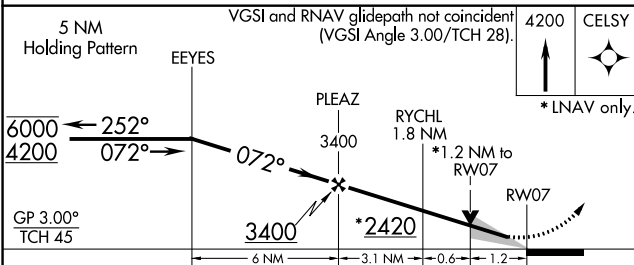

MISSED APPROACH: Climb to 4200 direct CELSY and hold.

ASOS 119.025	CLEVELAND CENTER 126.725 291.65	UNICOM 123.0 (CTAF) 0
------------------------	---	---------------------------------

NE-4, 07 OCT 2021 to 04 NOV 2021

NE-4, 07 OCT 2021 to 04 NOV 2021

ELEV 1817	D TDZE 1817
-----------	--------------------

CATEGORY	A	B	C	D
LPV DA		2017-3/4	200 (200-3/4)	
LNAV/VNAV DA		2160-1	343 (400-1)	
LNAV MDA	2240-1	423 (500-1)	2240-1 1/4	423 (500-1 1/4)
C CIRCLING	2320-1 503 (600-1)	2360-1 543 (600-1)	2380-1 1/2 563 (600-1 1/2)	2400-2 583 (600-2)