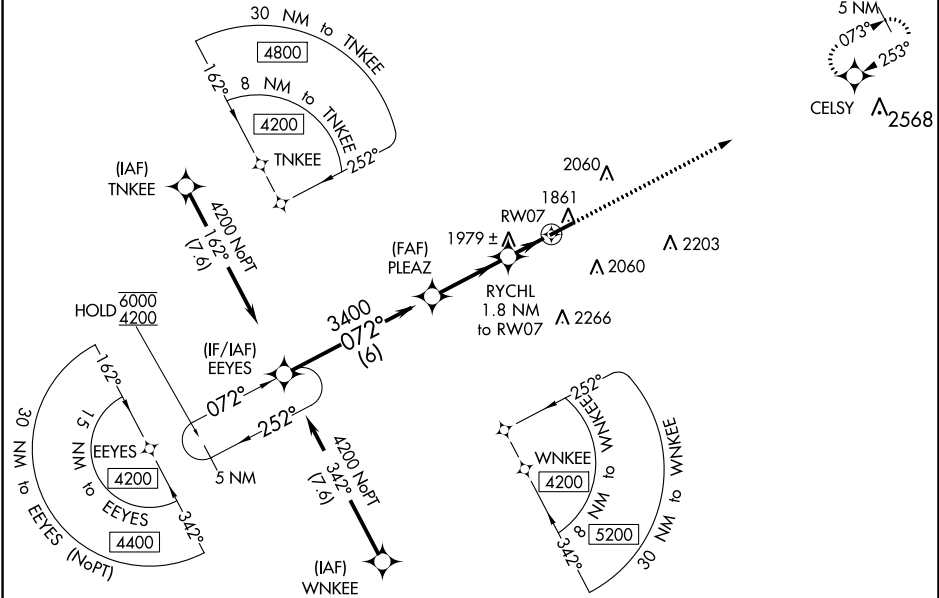

WAAS CH 82116 W07A	APP CRS 072°	Rwy Idg TDZE Apt Elev	5503 1817 1817
--	------------------------	-----------------------------	---

RNAV (GPS) RWY 7

DUBOIS RGNL (DUJ)

RNP APCH.

⚠ Circling NA for Cat D south of Rwy 7-25. For uncompensated Baro-VNAV systems, LNAV/VNAV NA below -21°C or above 54°C.

MISSED APPROACH: Climb to 4200 direct CELSY and hold.

ASOS 119.025	CLEVELAND CENTER 126.725 291.65	UNICOM 123.0 (CTAF) 0
------------------------	---	---------------------------------

NE-4, 07 OCT 2021 to 04 NOV 2021

NE-4, 07 OCT 2021 to 04 NOV 2021

ELEV 1817	D TDZE 1817
-----------	--------------------

CATEGORY	A	B	C	D
LPV DA		2017-3/4	200 (200-3/4)	
LNAV/VNAV DA		2160-1	343 (400-1)	
LNAV MDA	2240-1	423 (500-1)	2240-1 1/4	423 (500-1 1/4)
C CIRCLING	2320-1 503 (600-1)	2360-1 543 (600-1)	2380-1 1/2 563 (600-1 1/2)	2400-2 583 (600-2)