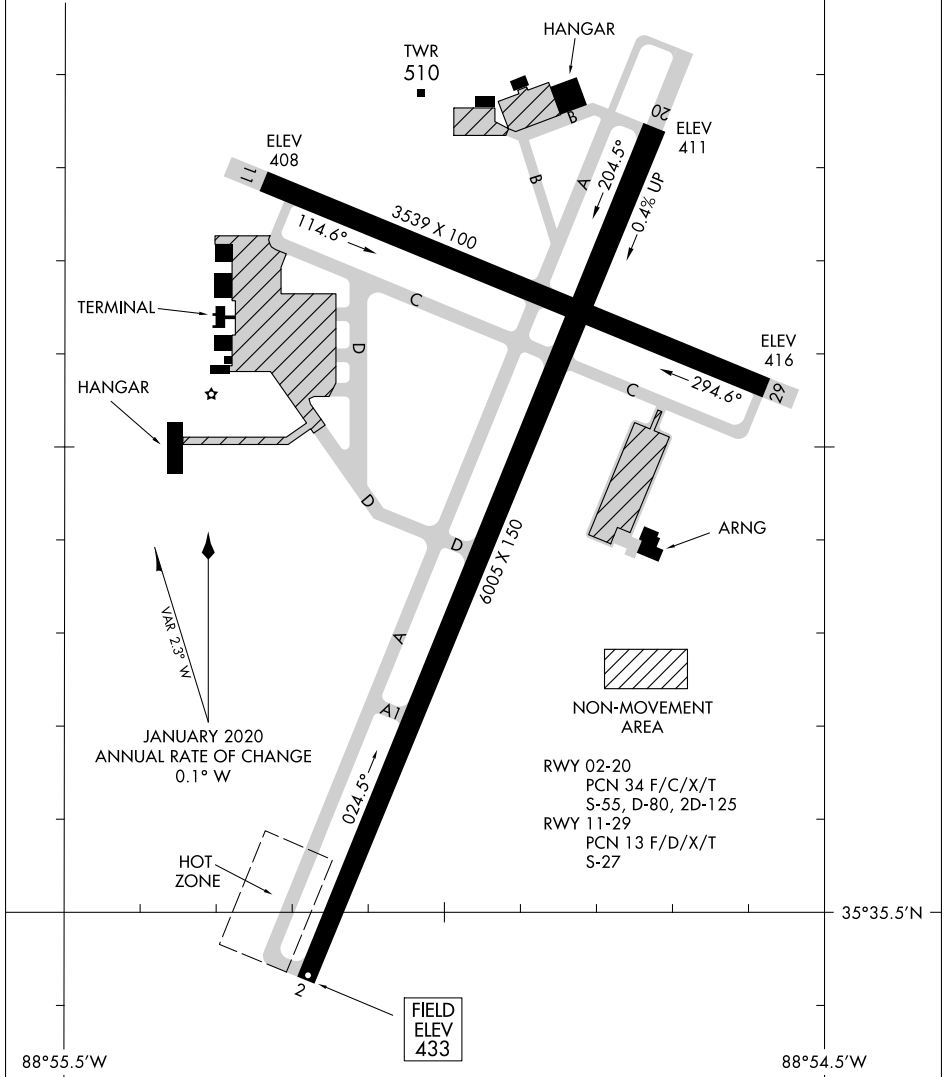

21168

AIRPORT DIAGRAM

AL-5062 (FAA)

MC KELLAR-SIPES RGNL (MKL)
JACKSON, TENNESSEE

ASOS
119.325
JACKSON TOWER ★
127.15 249.95
GND CON
120.9

35°36.5'N

SE-1, 07 OCT 2021 to 04 NOV 2021

SE-1, 07 OCT 2021 to 04 NOV 2021

88°55.5'W

35°35.5'N

FIELD
ELEV
433

CAUTION: BE ALERT TO RUNWAY CROSSING CLEARANCES.
READBACK OF ALL RUNWAY HOLDING INSTRUCTIONS IS REQUIRED.

AIRPORT DIAGRAM

21168

JACKSON, TENNESSEE
MC KELLAR-SIPES RGNL (MKL)