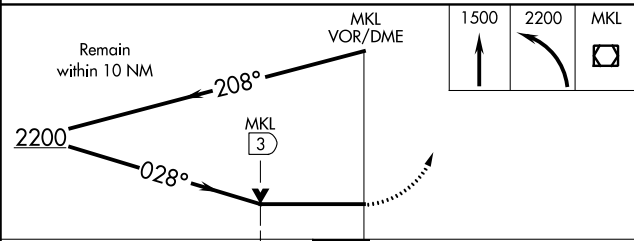

VOR/DME MKL 112.0 Chan 57	APP CRS 028°	Rwy Idg 6005 TDZE 434 Apt Elev 434
---	------------------------	---

VOR RWY 2

MC KELLAR-SIPES RGNL (MKL)

<p>Circling Rwy 29 NA at night.</p>		<p>MALSR</p>	<p>MISSED APPROACH: Climb to 1500 then climbing left turn to 2200 direct MKL VOR/DME and hold.</p>	
ASOS 119.325	MEMPHIS CENTER 134.65 316.15	JACKSON TOWER ★ 127.15 (CTAF) 249.95	GND CON 120.9	UNICOM 122.95

CATEGORY	A	B	C	D
S-2	1120-1/2 686 (700-1/2)		1120-1/2 686 (700-1/2)	
CIRCLING	1120-1 686 (700-1)		1120-2 686 (700-2)	1120-2 1/4 686 (700-2 1/4)

SE-1, 07 OCT 2021 to 04 NOV 2021

SE-1, 07 OCT 2021 to 04 NOV 2021