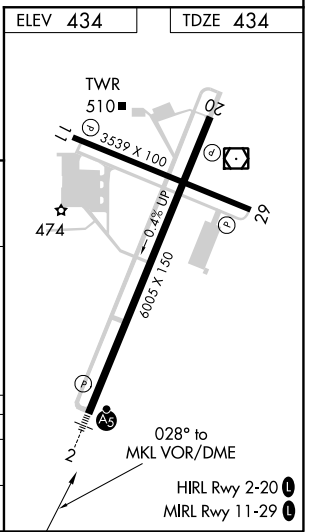

VOR/DME MKL 112.0 Chan 57	APP CRS 028°	Rwy Idg 6005 TDZE 434 Apt Elev 434
---	------------------------	---

VOR RWY 2

MC KELLAR-SIPES RGNL (MKL)

<p>Circling Rwy 29 NA at night.</p>		<p>MALSR</p>	<p>MISSED APPROACH: Climb to 1500 then climbing left turn to 2200 direct MKL VOR/DME and hold.</p>	
ASOS 119.325	MEMPHIS CENTER 134.65 316.15	JACKSON TOWER ★ 127.15 (CTAF) 249.95	GND CON 120.9	UNICOM 122.95

CATEGORY	A	B	C	D
S-2	1120-1/2 686 (700-1/2)		1120-1/2 686 (700-1/2)	
CIRCLING	1120-1 686 (700-1)		1120-2 686 (700-2)	1120-2 1/4 686 (700-2 1/4)

SE-1, 07 OCT 2021 to 04 NOV 2021

SE-1, 07 OCT 2021 to 04 NOV 2021