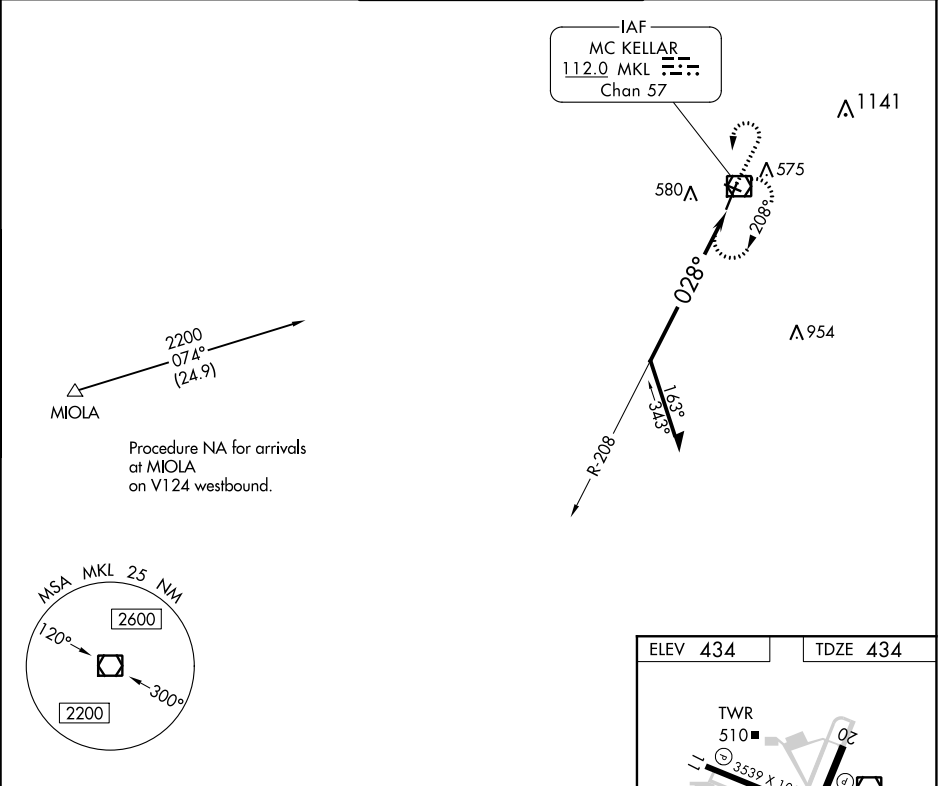

VOR/DME MKL 112.0 Chan 57	APP CRS 028°	Rwy Idg 6005 TDZE 434 Apt Elev 434
---	------------------------	---

VOR RWY 2

MC KELLAR-SIPES RGNL (MKL)

<p>Circling Rwy 29 NA at night.</p>		<p>MALSR</p>	<p>MISSED APPROACH: Climb to 1500 then climbing left turn to 2200 direct MKL VOR/DME and hold.</p>	
ASOS 119.325	MEMPHIS CENTER 134.65 316.15	JACKSON TOWER ★ 127.15 (CTAF) 249.95	GND CON 120.9	UNICOM 122.95

CATEGORY	A	B	C	D
S-2	1120-1/2 686 (700-1/2)		1120-1/2 686 (700-1/2)	
CIRCLING	1120-1 686 (700-1)		1120-2 686 (700-2)	1120-2 1/4 686 (700-2 1/4)

SE-1, 07 OCT 2021 to 04 NOV 2021

SE-1, 07 OCT 2021 to 04 NOV 2021