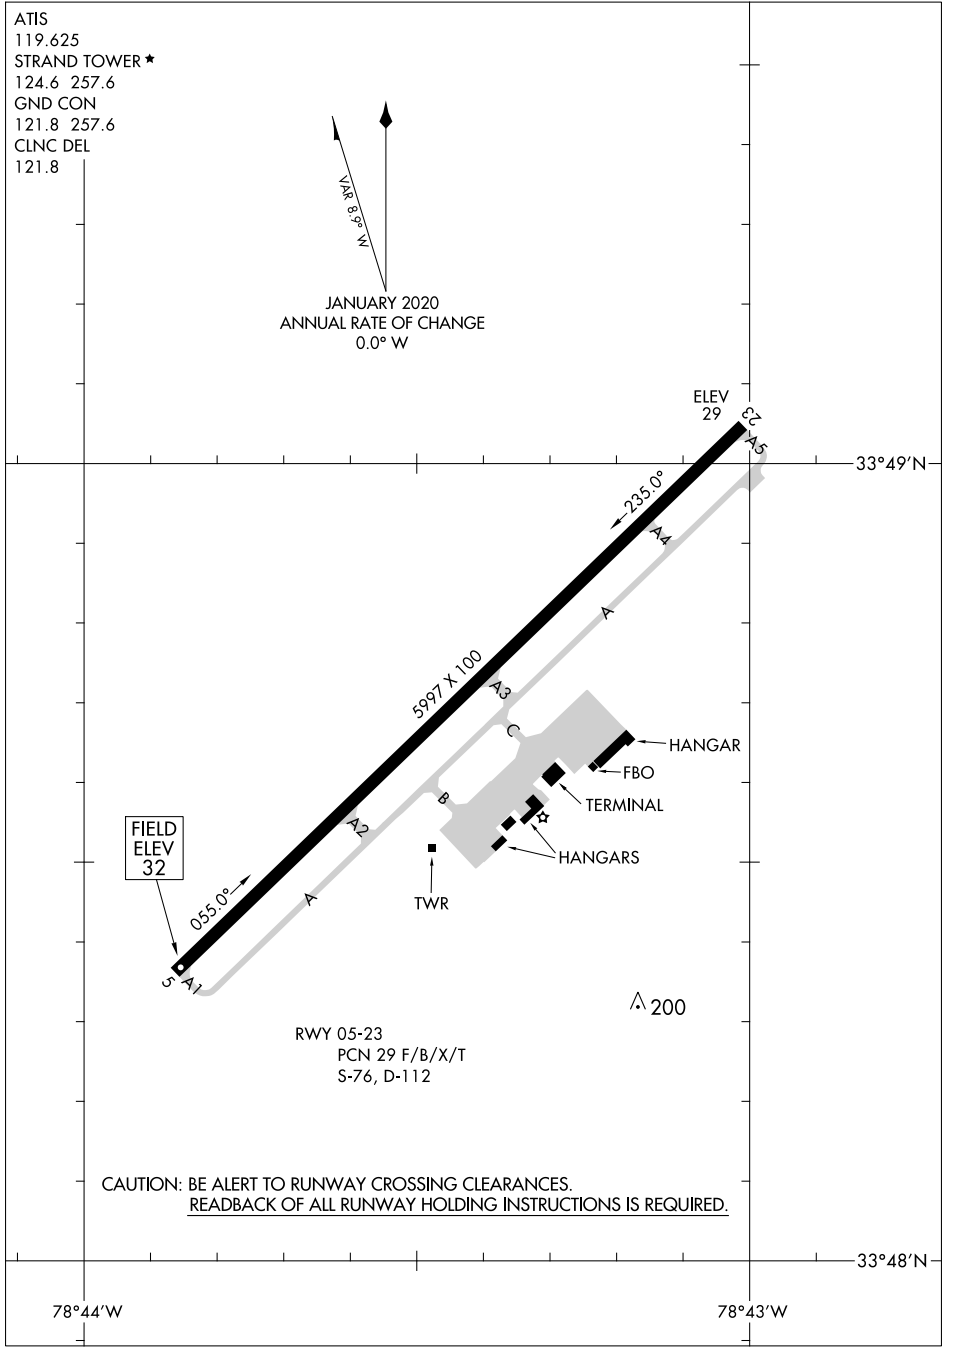

21224

# AIRPORT DIAGRAM

AL-5097 (FAA)

GRAND STRAND (C.R.E)  
NORTH MYRTLE BEACH, SOUTH CAROLINA

ATIS  
 119.625  
 STRAND TOWER ★  
 124.6 257.6  
 GND CON  
 121.8 257.6  
 CLNC DEL  
 121.8

SE-2, 07 OCT 2021 to 04 NOV 2021

SE-2, 07 OCT 2021 to 04 NOV 2021