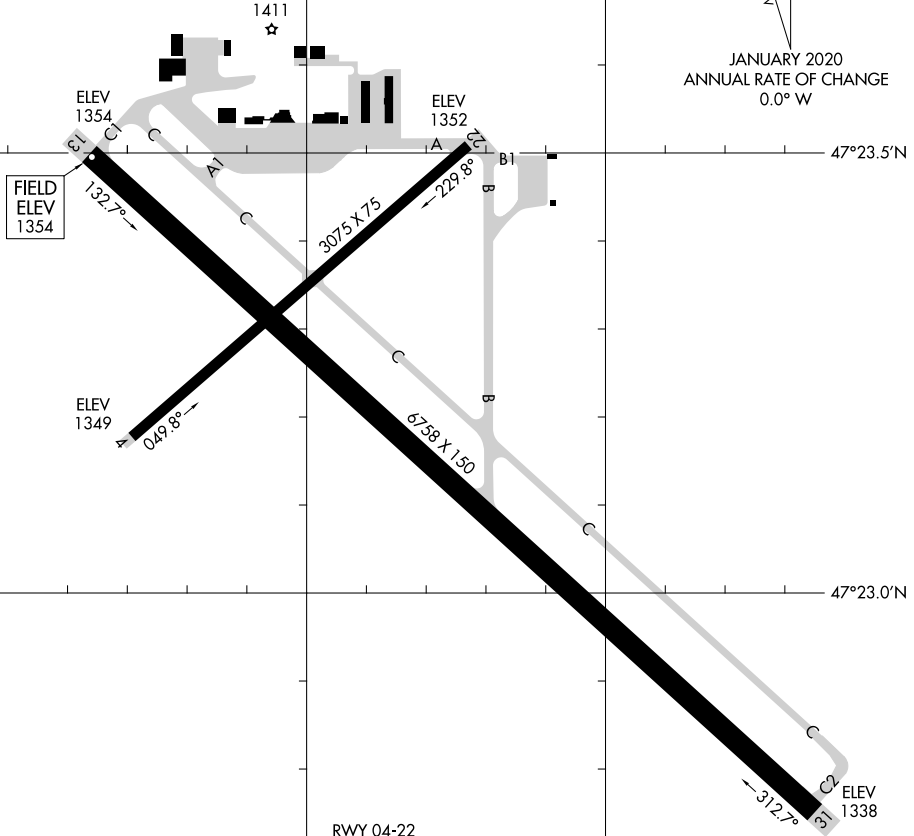

20086

AIRPORT DIAGRAM

AL-5159 (FAA)

RANGE RGNL (HIB)
HIBBING, MINNESOTA

ASOS
126.425
CTAF/UNICOM
123.000
CLNC DEL
127.4

D

JANUARY 2020
ANNUAL RATE OF CHANGE
0.0° W

FIELD
ELEV
1354

ELEV
1349

RWY 04-22
PCN 3 F/B/Y/U
S-35, D-45
RWY 13-31
PCN 33 F/C/X/T
S-60, D-100, 2D-160

47°23.5'N

47°23.0'N

47°22.5'N

92°50.5'W

92°50.0'W

NC-1, 07 OCT 2021 to 04 NOV 2021

NC-1, 07 OCT 2021 to 04 NOV 2021

AIRPORT DIAGRAM

20086

HIBBING, MINNESOTA
RANGE RGNL (HIB)