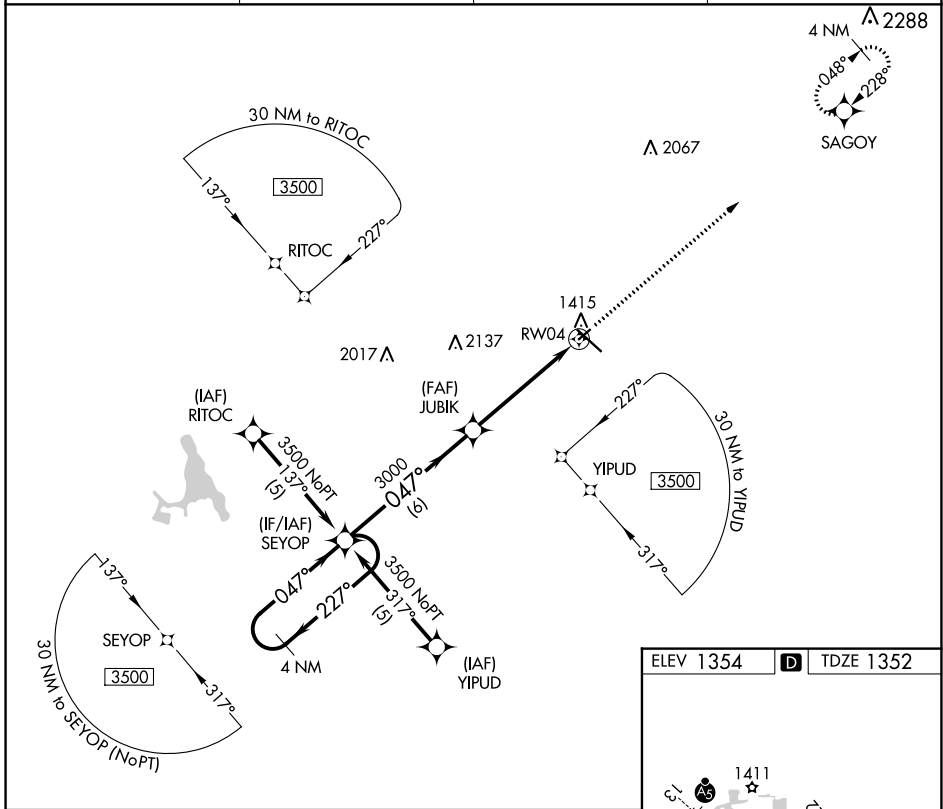

APP CRS 047°	Rwy Idg TDZE Apt Elev	3075 1352 1354
------------------------	-----------------------------	---

RNAV (GPS) RWY 4

RANGE RGNL (HIB)

RNP APCH.		MISSED APPROACH: Climb to 3500 direct SAGOY WP and hold.	
Procedure not authorized at night. Rwy 4 helicopter visibility reduction below 3/4 SM NA.		ASOS 126.425	DULUTH APP CON 125.45 233.7
		CLNC DEL 127.4	UNICOM 123.0 (CTAF) 0

CATEGORY	A	B	C	D
LNAV MDA	1780-1	428 (500-1)		NA
CIRCLING	1820-1 466 (500-1)	1840-1 486 (500-1)		NA

NC-1, 07 OCT 2021 to 04 NOV 2021

NC-1, 07 OCT 2021 to 04 NOV 2021