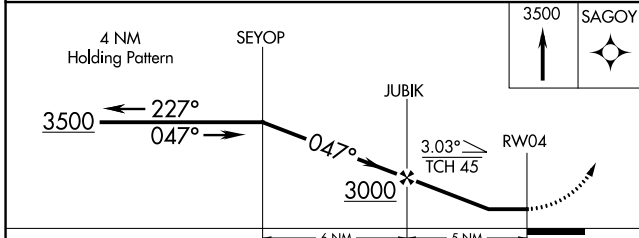

APP CRS 047°	Rwy Idg TDZE Apt Elev	3075 1352 1354
------------------------	-----------------------------	---

RNAV (GPS) RWY 4

RANGE RGNL (HIB)

RNP APCH.		MISSED APPROACH: Climb to 3500 direct SAGOY WP and hold.	
Procedure not authorized at night. Rwy 4 helicopter visibility reduction below 3/4 SM NA.		ASOS 126.425	DULUTH APP CON 125.45 233.7
		CLNC DEL 127.4	UNICOM 123.0 (CTAF) 0