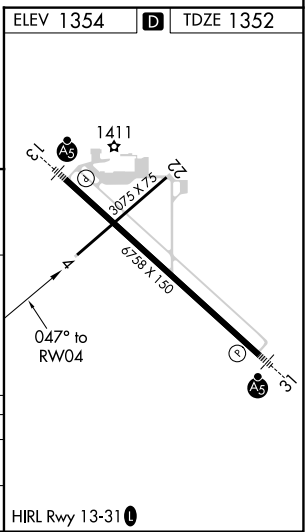

APP CRS 047°	Rwy Idg TDZE Apt Elev	3075 1352 1354
------------------------	-----------------------------	---

RNAV (GPS) RWY 4

RANGE RGNL (HIB)

RNP APCH.		MISSED APPROACH: Climb to 3500 direct SAGOY WP and hold.	
Procedure not authorized at night. Rwy 4 helicopter visibility reduction below 3/4 SM NA.		ASOS 126.425	DULUTH APP CON 125.45 233.7
		CLNC DEL 127.4	UNICOM 123.0 (CTAF) 0