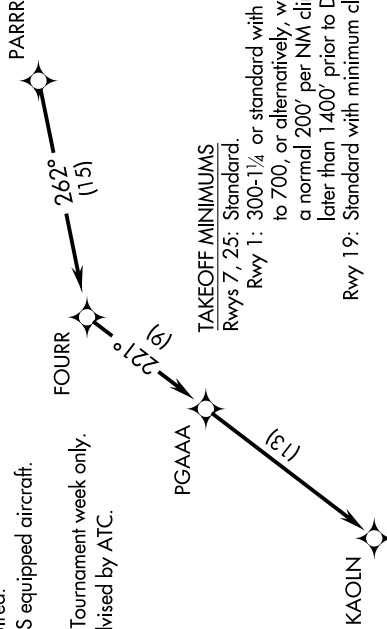

KAOLN SIX DEPARTURE (RNAV)

AIKEN RGNL (AIK)
AIKEN, SOUTH CAROLINA

SE-2, 07 OCT 2021 to 04 NOV 2021

CTAF
122.8
AUGUSTA DEP CON ★
119.15 284.625
CLNC DEL
126.075

**TOP ALTITUDE:
ASSIGNED BY ATC**

- NOTE: DME/DME/IRU or GPS required.
- NOTE: RADAR required for non-GPS equipped aircraft.
- NOTE: RNAV 1.
- NOTE: For use during Masters Golf Tournament week only.
- NOTE: Do not exceed 250K until advised by ATC.

NOTE: Chart not to scale.

DEPARTURE ROUTE DESCRIPTION

TAKEOFF RWYS 1, 7, 19, 25: Climb on assigned heading for RADAR vectors to PARRR, then on depicted route to KAOLN. Thence. . . .

. . . . maintain altitude assigned by ATC. Expect clearance to filed altitude/flight level within 10 minutes after departure.

KAOLN SIX DEPARTURE (RNAV)

(KAOLN6.KAOLN) 28FEB19

AIKEN, SOUTH CAROLINA
AIKEN RGNL (AIK)

SE-2, 07 OCT 2021 to 04 NOV 2021