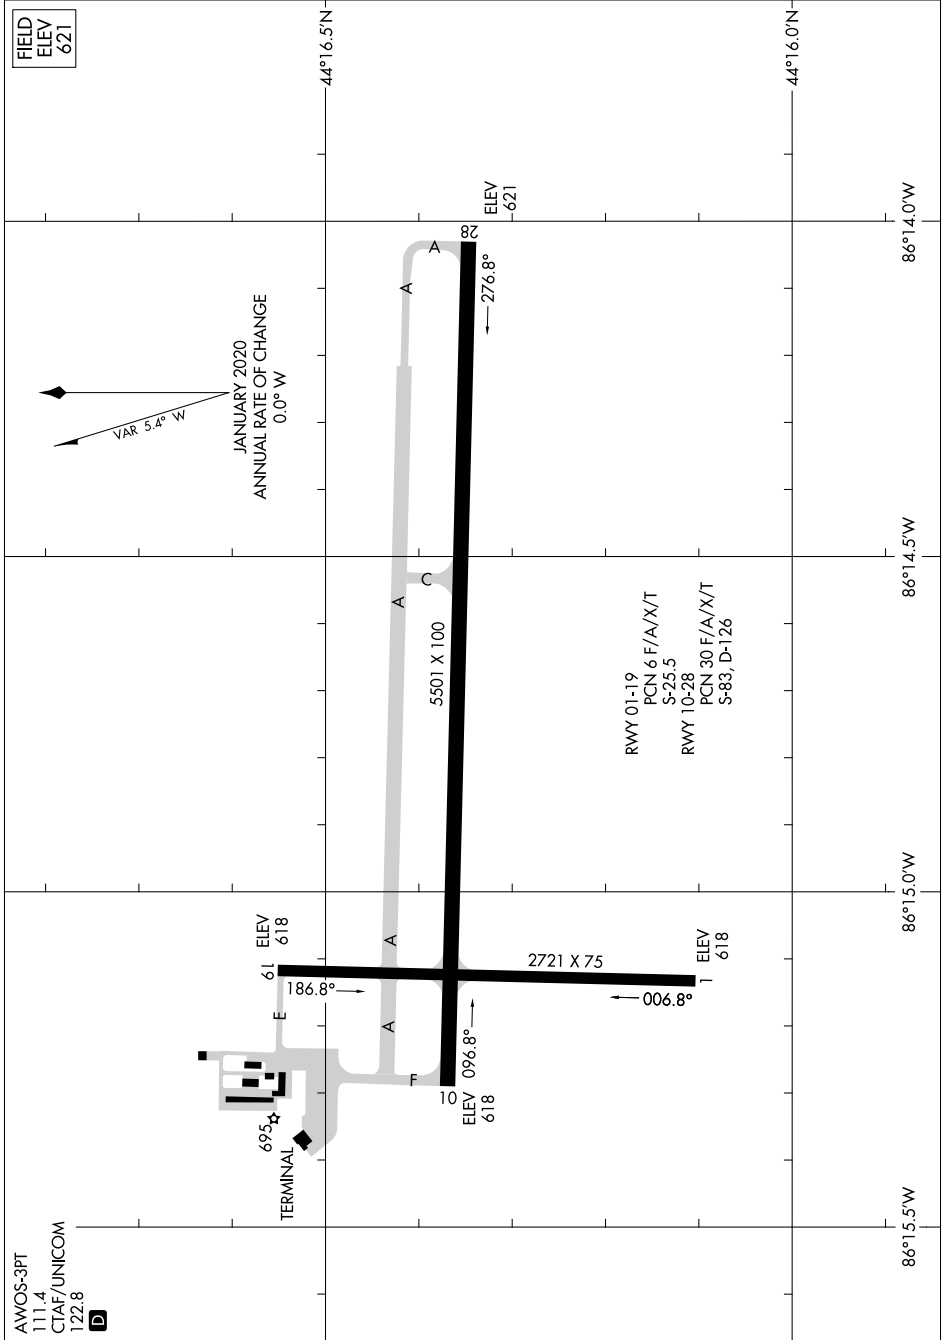

AIRPORT DIAGRAM

AL-5257 (FAA)

MANISTEE CO-BLACKER (MBL)

MANISTEE, MICHIGAN

EC-1, 07 OCT 2021 to 04 NOV 2021

EC-1, 07 OCT 2021 to 04 NOV 2021

AIRPORT DIAGRAM

MANISTEE, MICHIGAN

MANISTEE CO-BLACKER (MBL)