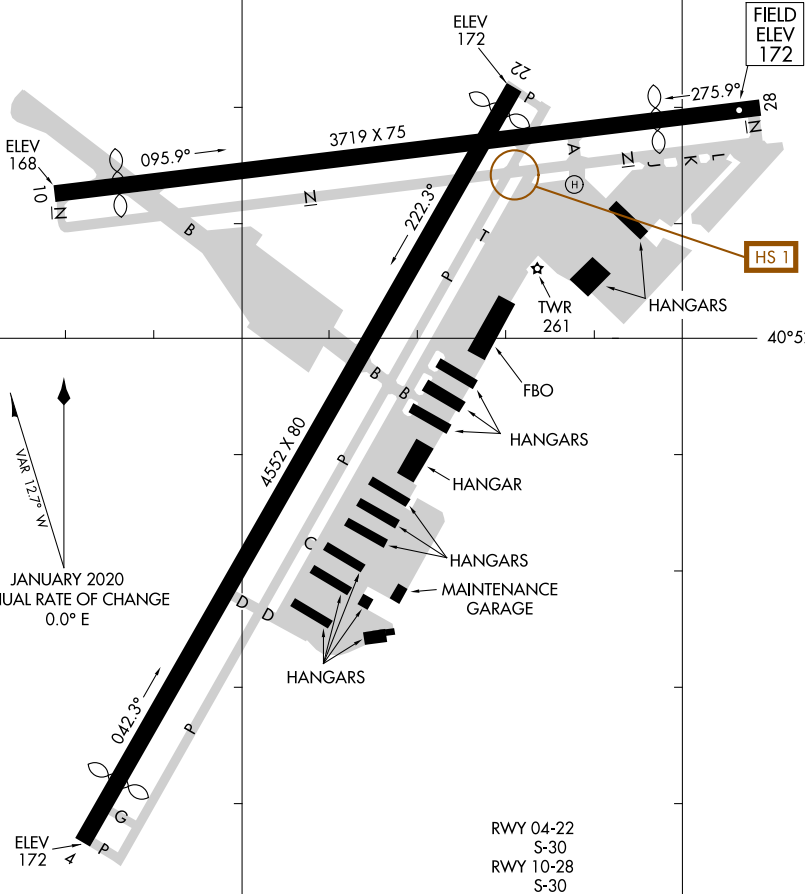

21168

AIRPORT DIAGRAM

AL-5275 (FAA)

ESSEX COUNTY (CDW)
CALDWELL, NEW JERSEY

ATIS
 135.5
 CALDWELL TOWER ★
 119.8
 GND CON
 121.9
 CLNC DEL
 121.1

NE-2, 07 OCT 2021 to 04 NOV 2021

NE-2, 07 OCT 2021 to 04 NOV 2021

CAUTION: BE ALERT TO RUNWAY CROSSING CLEARANCES.
 READBACK OF ALL RUNWAY HOLDING INSTRUCTIONS IS REQUIRED.

74°17.0'W

74°16.5'W

AIRPORT DIAGRAM

21168

CALDWELL, NEW JERSEY
ESSEX COUNTY (CDW)