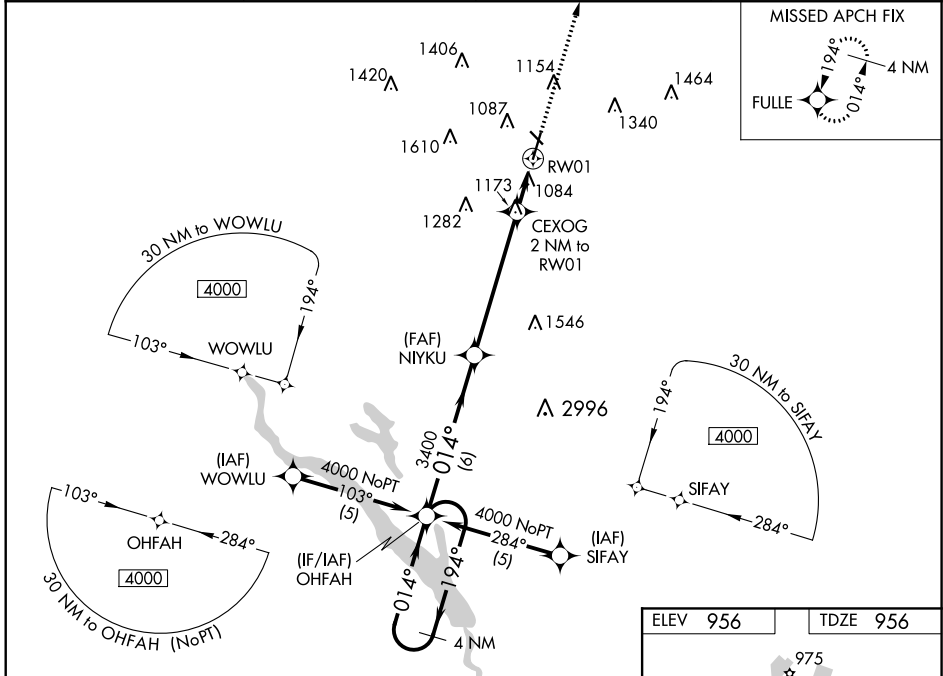

WAAS CH 72717 W01A	APP CRS 014°	Rwy Idg TDZE Apt Elev	5701 956 956
--	------------------------	-----------------------------	---

RNAV (GPS) RWY 1

AMES MUNI (AMW)

RNP APCH.	<p>▼ For uncompensated Baro-VNAV systems, LNAV/VNAV NA below -16°C (4°F) or above 54°C (130°F). For inop MALSR, increase LNAV Cats A, B visibility to 1 mile.</p>	MALSR	<p>MISSED APPROACH: Climb to 3000 direct FULLE and hold.</p>
❄ -27°C			

ASOS 132.025	DES MOINES APP CON 123.9 307.15	CLNC DEL 126.0	UNICOM 122.7 (CTAF)
------------------------	---	--------------------------	-------------------------------

CATEGORY	A	B	C	D
LPV DA	1261-3/4	305 (400-3/4)		NA
LNAV/VNAV DA	1364-1	408 (500-1)		NA
LNAV MDA	1440-3/4	484 (500-3/4)		NA
CIRCLING	1440-1 484 (500-1)	1460-1 504 (600-1)	1640-2 684 (700-2)	NA

NC-3, 07 OCT 2021 to 04 NOV 2021

NC-3, 07 OCT 2021 to 04 NOV 2021