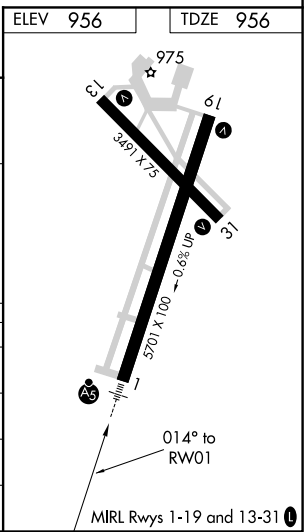

WAAS CH 72717 W01A	APP CRS 014°	Rwy Idg TDZE Apt Elev	5701 956 956
--	------------------------	-----------------------------	---

RNAV (GPS) RWY 1

AMES MUNI (AMW)

RNP APCH.	<p>▼ For uncompensated Baro-VNAV systems, LNAV/VNAV NA below -16°C (4°F) or above 54°C (130°F). For inop MALSR, increase LNAV Cats A, B visibility to 1 mile.</p>	MALSR	<p>MISSED APPROACH: Climb to 3000 direct FULLE and hold.</p>
❄ -27°C			

ASOS 132.025	DES MOINES APP CON 123.9 307.15	CLNC DEL 126.0	UNICOM 122.7 (CTAF)
------------------------	---	--------------------------	-------------------------------

CATEGORY	A	B	C	D
LPV DA	1261-3/4	305 (400-3/4)		NA
LNAV/VNAV DA	1364-1	408 (500-1)		NA
LNAV MDA	1440-3/4	484 (500-3/4)		NA
CIRCLING	1440-1 484 (500-1)	1460-1 504 (600-1)	1640-2 684 (700-2)	NA