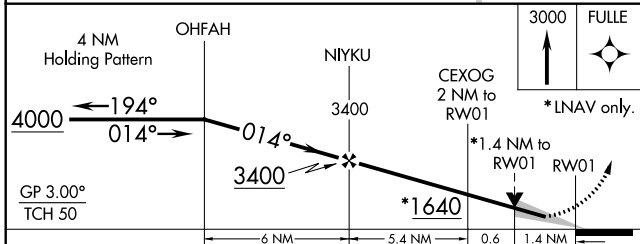

WAAS CH 72717 W01A	APP CRS 014°	Rwy Idg TDZE Apt Elev	5701 956 956
--	------------------------	-----------------------------	---

RNAV (GPS) RWY 1

AMES MUNI (AMW)

RNP APCH.	<p>▼ For uncompensated Baro-VNAV systems, LNAV/VNAV NA below -16°C (4°F) or above 54°C (130°F). For inop MALSR, increase LNAV Cats A, B visibility to 1 mile.</p>	MALSR	<p>MISSED APPROACH: Climb to 3000 direct FULLE and hold.</p>
❄ -27°C			

ASOS 132.025	DES MOINES APP CON 123.9 307.15	CLNC DEL 126.0	UNICOM 122.7 (CTAF)
------------------------	---	--------------------------	-------------------------------

CATEGORY	A	B	C	D
LPV DA	1261-3/4	305 (400-3/4)		NA
LNAV/VNAV DA	1364-1	408 (500-1)		NA
LNAV MDA	1440-3/4	484 (500-3/4)		NA
CIRCLING	1440-1 484 (500-1)	1460-1 504 (600-1)	1640-2 684 (700-2)	NA