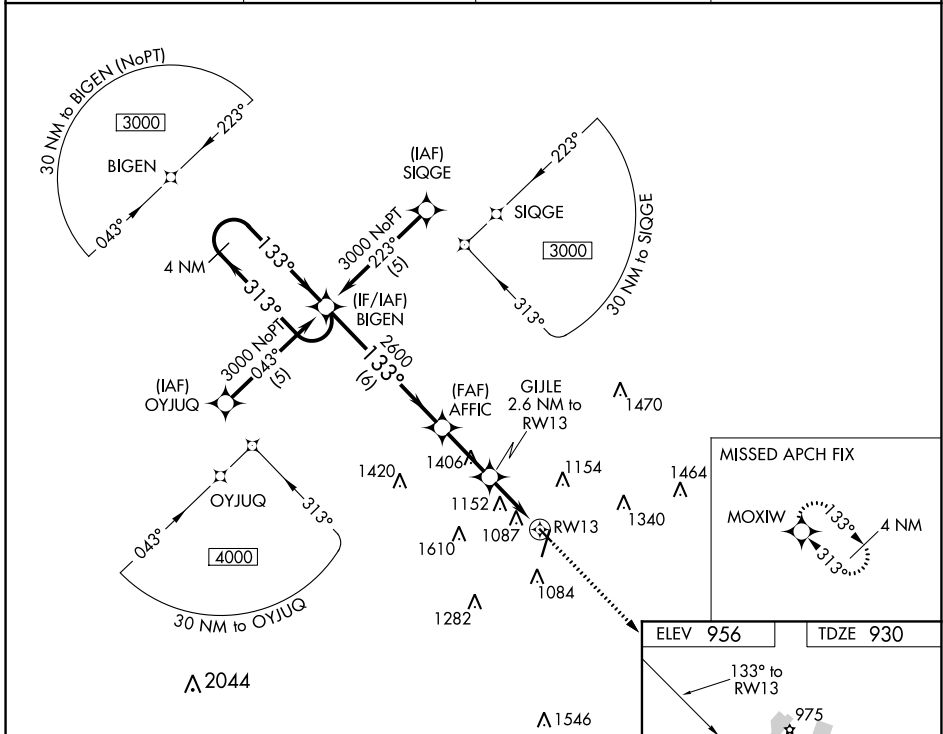

WAAS CH 63117 W13A	APP CRS 133°	Rwy Idg TDZE Apt Elev	3491 930 956
--	------------------------	-----------------------------	---

RNAV (GPS) RWY 13

AMES MUNI (AMW)

RNP APCH.	<p>▼ For uncompensated Baro-VNAV systems, LNAV/VNAV NA below -16°C or above 54°C. ✱ -27°C Rwy 13 helicopter visibility reduction below ¾ SM NA.</p>	MISSED APPROACH: Climb to 3000 direct MOXIW and hold.
-----------	--	---

ASOS 132.025	DES MOINES APP CON 123.9 307.15	CLNC DEL 126.0	UNICOM 122.7 (CTAF) A5 V
------------------------	---	--------------------------	--

CATEGORY	A	B	C	D
LPV DA	1224-1	294 (300-1)		NA
LNAV/VNAV DA	1478-2	548 (600-2)		NA
LNAV MDA	1420-1	490 (500-1)	1420-1¼ 490 (500-1¼)	NA

NC-3, 07 OCT 2021 to 04 NOV 2021

NC-3, 07 OCT 2021 to 04 NOV 2021