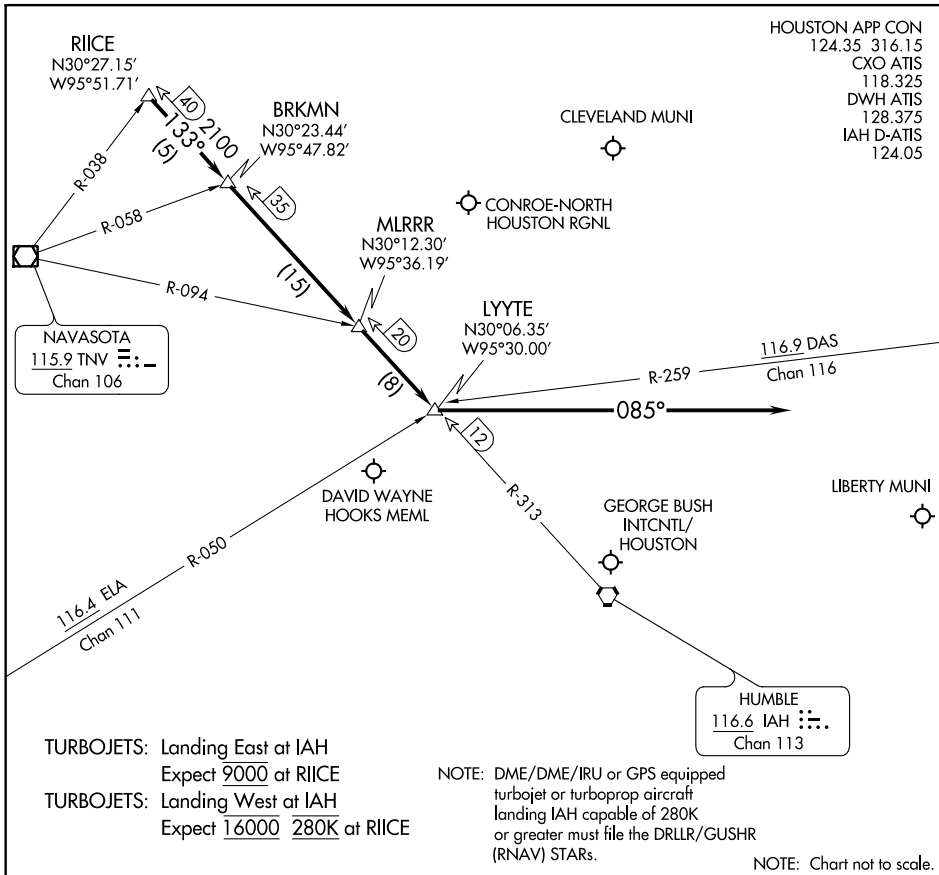

RIICE EIGHT ARRIVAL

Arrival Routes

HOUSTON, TEXAS

SC-5, 07 OCT 2021 to 04 NOV 2021

SC-5, 07 OCT 2021 to 04 NOV 2021

ARRIVAL ROUTE DESCRIPTION

GEORGE BUSH INTCNTL/HOUSTON (IAH):
.... From over RIICE INT on IAH R-313 to BRKMN INT, to MLRRR INT, to LYYTE INT.

LANDING RUNWAY 26L/R or 27:
.... Fly heading 085° for vectors to final approach course.

LANDING ALL OTHER RUNWAYS:
.... Expect vectors to final approach course at or prior to LYYTE INT.

FOR ALL OTHER AIRPORTS:
.... From over RIICE INT on IAH R-313 to BRKMN INT, thence as depicted to LYYTE INT expect vectors to final approach course at or prior to LYYTE INT.

RIICE EIGHT ARRIVAL

Arrival Routes

HOUSTON, TEXAS