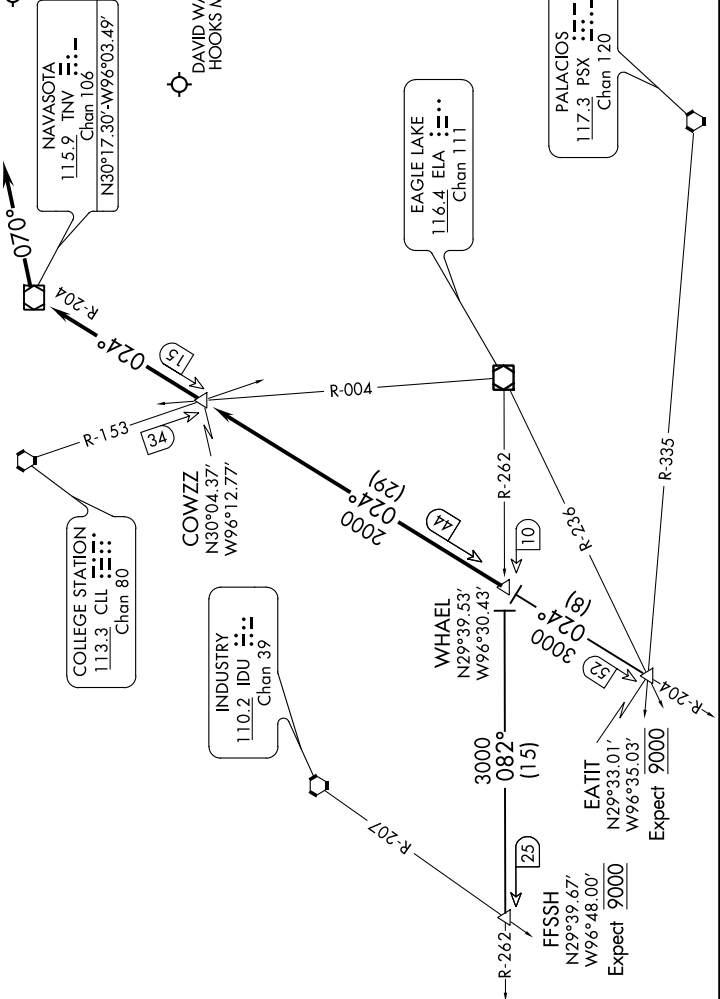

WHAEL THREE ARRIVAL

HOUSTON, TEXAS

SC-5, 07 OCT 2021 to 04 NOV 2021

ARRIVAL DESCRIPTION

FFSSH TRANSITION (FFSSH.WHAEL3): From over FFSSH INT on ELA R-262 to WHAEL INT. Thence,

EATIT TRANSITION (EATIT.WHAEL3): From over EATIT INT on TNV R-204 to WHAEL INT. Thence,

WHAEL INT. Thence, from over WHAEL INT on TNV R-204 to COWZZ INT, then on TNV R-204 to TNV VOR/DME. Depart TNV VOR/DME heading 070° for vectors to final approach course.

HOUSTON APP CON
124.225 306.975
CXO ATIS
118.325
DWH ATIS
128.375

CONROE-NORTH
HOUSTON RGNL

CLEVELAND
MUNI

LIBERTY MUNI

DAVID WAYNE
HOOKS MEML

NAVASOTA
115.9 TNV
Chan 106
N30°17.30' W96°03.49'

COLLEGE STATION
113.3 CLL
Chan 80

INDUSTRY
110.2 IDU
Chan 39

COWZZ
N30°04.37'
W96°12.77'

EAGLE LAKE
116.4 ELA
Chan 111

PALACIOS
117.3 PSX
Chan 120

NOTE: RADAR required.

NOTE: Chart not to scale.

WHAEL THREE ARRIVAL

HOUSTON, TEXAS

SC-5, 07 OCT 2021 to 04 NOV 2021