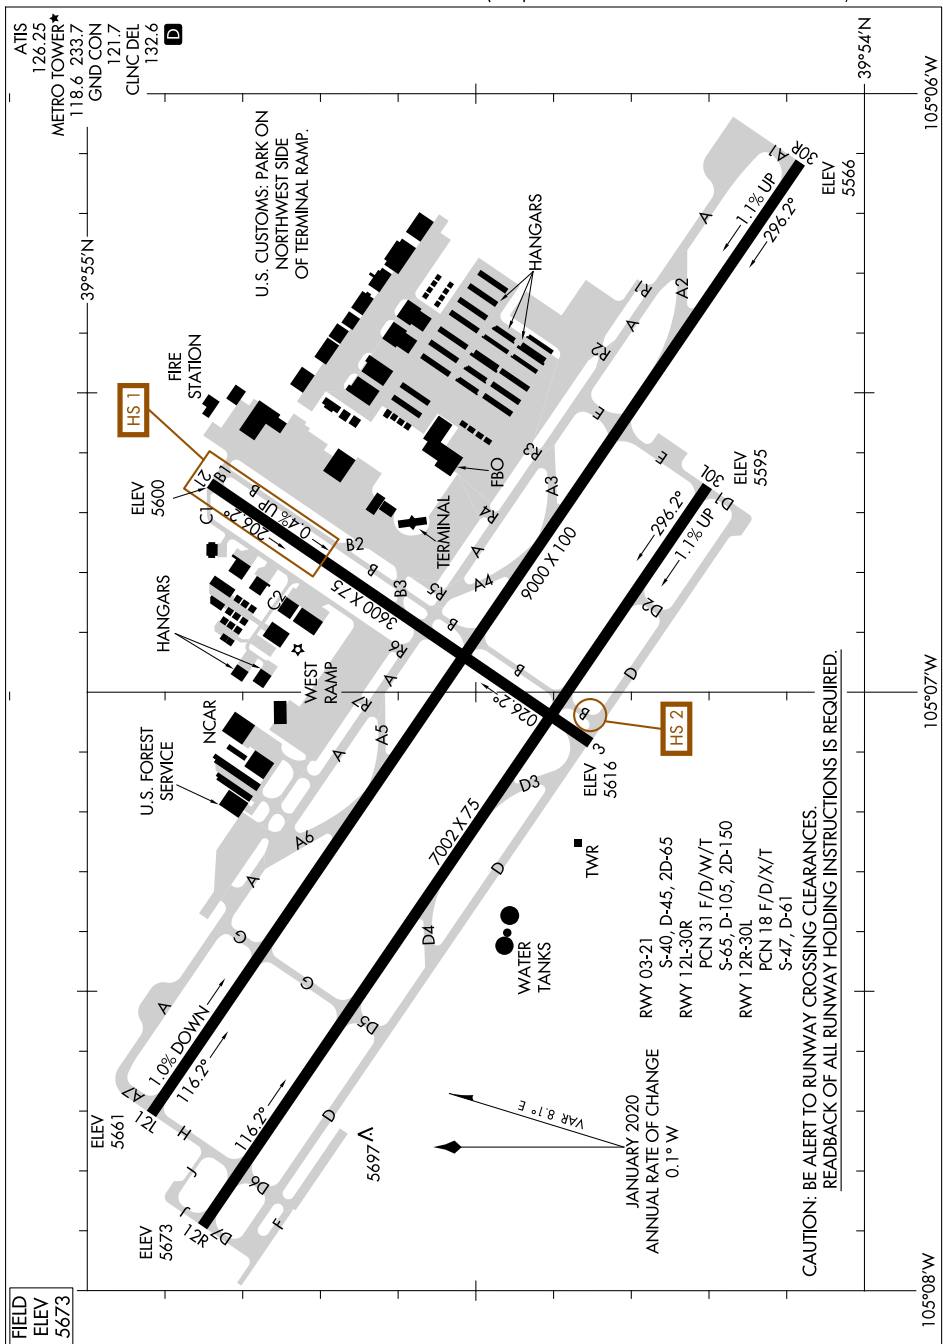

AIRPORT DIAGRAM

AL-5612 (FAA)

ROCKY MOUNTAIN METRO (BJC)

DENVER, COLORADO

SW-1, 07 OCT 2021 to 04 NOV 2021

SW-1, 07 OCT 2021 to 04 NOV 2021

AIRPORT DIAGRAM

DENVER, COLORADO

ROCKY MOUNTAIN METRO (BJC)