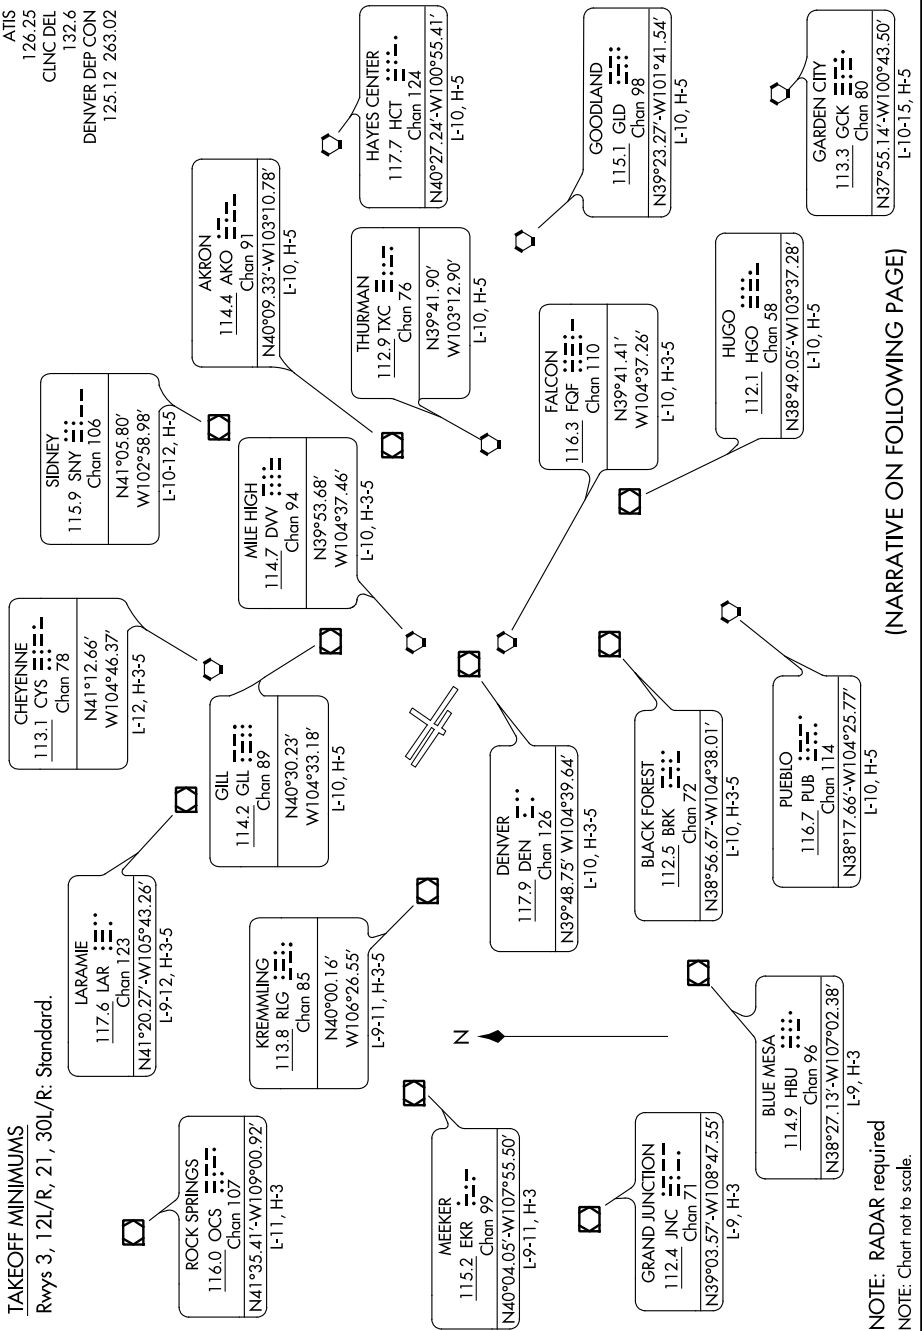

# DENVER TWO DEPARTURE

AL-5612 (FAA)

ROCKY MOUNTAIN METRO (BJC)  
DENVER, COLORADO

SW-1, 07 OCT 2021 to 04 NOV 2021

(NARRATIVE ON FOLLOWING PAGE)

NOTE: RADAR required  
NOTE: Chart not to scale.

SW-1, 07 OCT 2021 to 04 NOV 2021

# DENVER TWO DEPARTURE

DENVER, COLORADO  
ROCKY MOUNTAIN METRO (BJC)