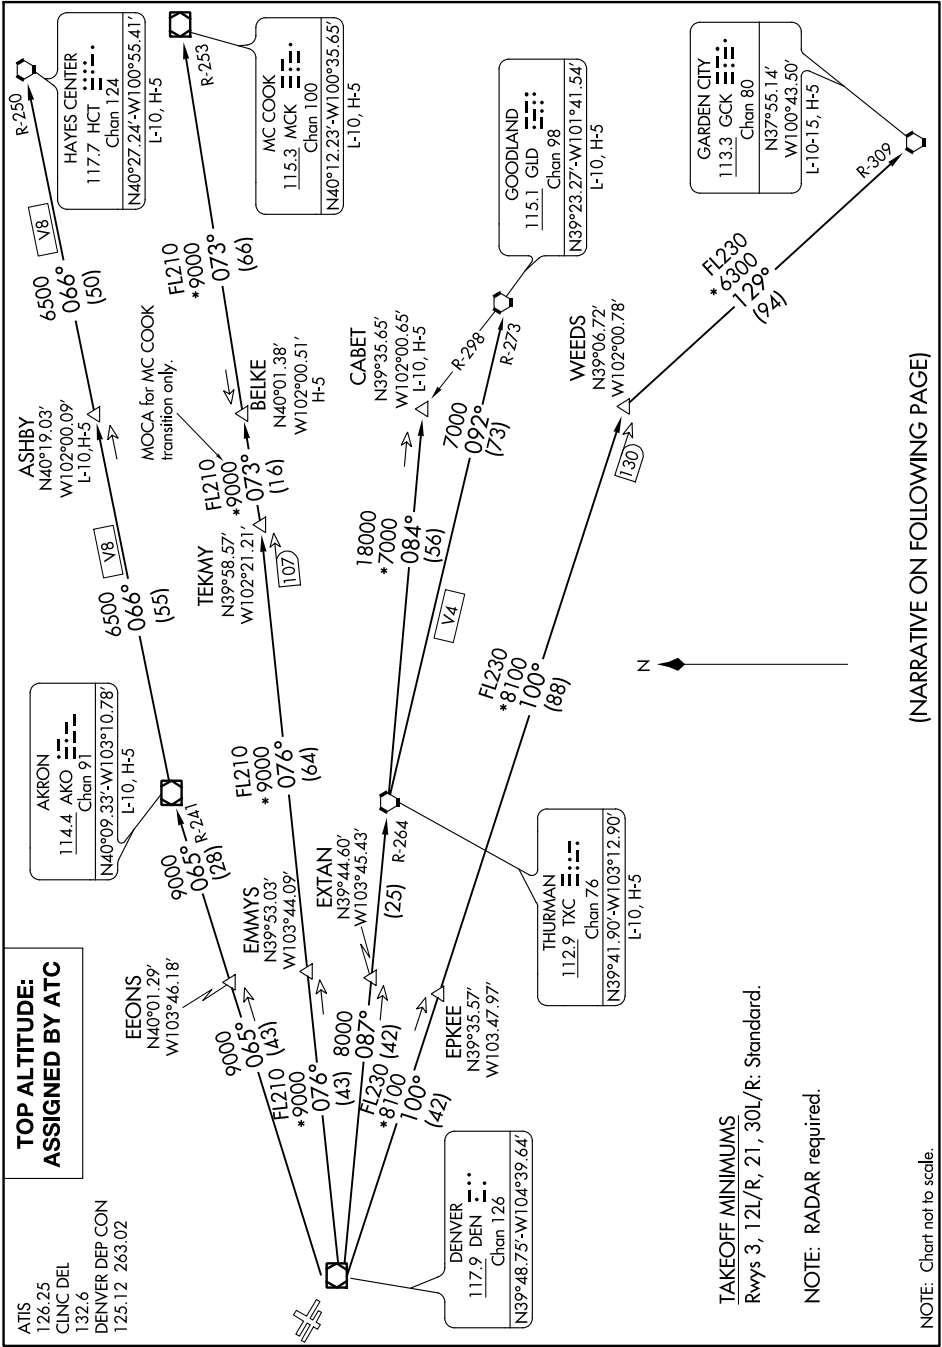

# PLAINS ONE DEPARTURE

AL-5612 (FAA)

ROCKY MOUNTAIN METRO (BJC)  
DENVER, COLORADO

SW-1, 07 OCT 2021 to 04 NOV 2021

(NARRATIVE ON FOLLOWING PAGE)

SW-1, 07 OCT 2021 to 04 NOV 2021

# PLAINS ONE DEPARTURE

DENVER, COLORADO  
ROCKY MOUNTAIN METRO (BJC)