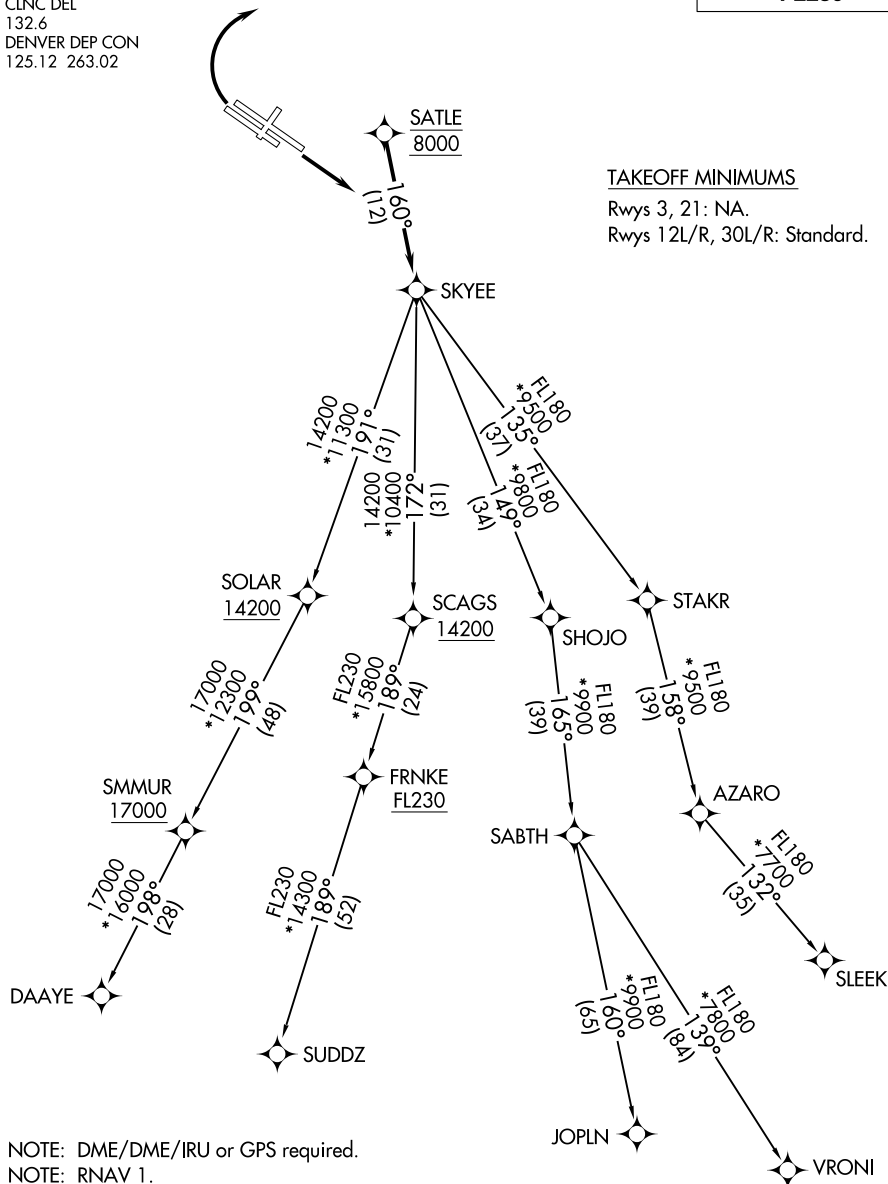

SKYEE ONE DEPARTURE (RNAV)

AL-5612 (FAA)

ROCKY MOUNTAIN METRO (BJC)
DENVER, COLORADO

**TOP ALTITUDE:
FL230**

ATIS
126.25
CLNC DEL
132.6
DENVER DEP CON
125.12 263.02

TAKEOFF MINIMUMS

Rwys 3, 21: NA.
Rwys 12L/R, 30L/R: Standard.

NOTE: DME/DME/IRU or GPS required.
NOTE: RNAV 1.
NOTE: Turbojets only.
NOTE: RADAR required.

NOTE: Chart not to scale.

(NARRATIVE ON FOLLOWING PAGE)

SW-1, 07 OCT 2021 to 04 NOV 2021

SW-1, 07 OCT 2021 to 04 NOV 2021