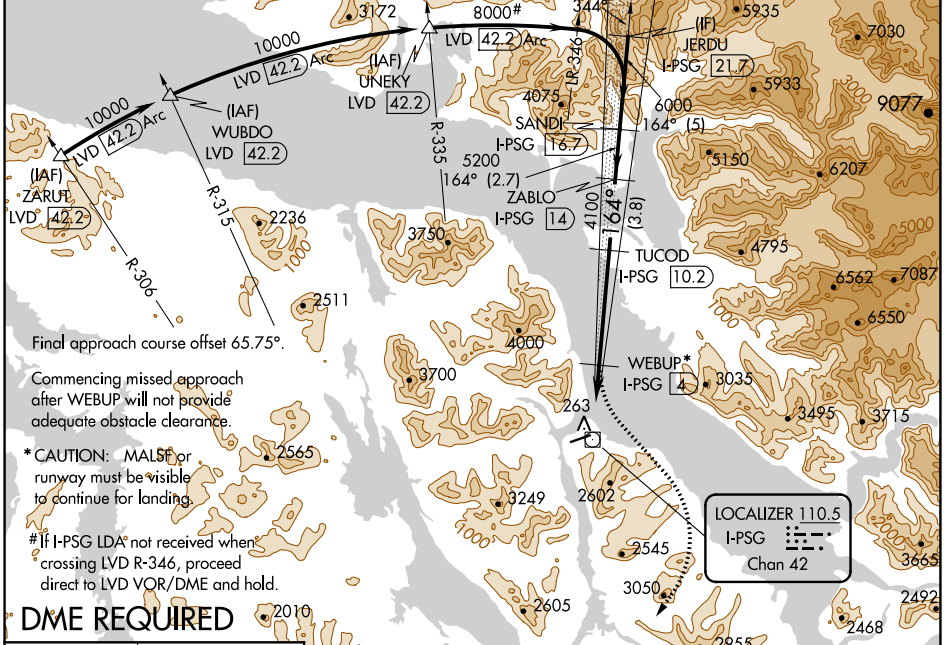

LOC/DME I-PSG 110.5 Chan 42	APP CRS 164°	Rwy ldg TDZE Apt Elev N/A N/A 113
---	------------------------	---

LDA/DME-D

PETERSBURG JAMES A JOHNSON (PSG) (PAPG)

⚠ Circling to Rwy 5 NA at night. Inop table does not apply. Circling NA southeast of Rwy 5-23. When local altimeter setting not received, use Wrangell altimeter setting and increase all MDA 80 feet.

⚠ -11°C

MISSED APPROACH: Climbing left turn to 4000 on heading 117° then climbing right turn to 7000 on LVD VOR/DME R-019 to LVD VOR/DME and hold, continue climb-in-hold to 7000.

AWOS-3P 125.8	ANCHORAGE CENTER 118.0	SITKA RADIO 122.35	CTAF 122.50
-------------------------	----------------------------------	------------------------------	-----------------------

4000	7000	LVD R-019	LVD	SANDI I-PSG 16.7	JERDU I-PSG 21.7
hdg 117°				ZABLO I-PSG 14	
*WEBUP I-PSG 4			TUCOD I-PSG 10.2	5200	6000
6.2 NM			3.8 NM	2.7 NM	5 NM
CATEGORY	A	B	C	D	
CIRCLING	1800-5 1687 (1700-5)	1880-5 1767 (1800-5)	3080-5 2967 (3000-5)	NA	

Use I-PSG DME when on the localizer course.

AK, 07 OCT 2021 to 02 DEC 2021

AK, 07 OCT 2021 to 02 DEC 2021