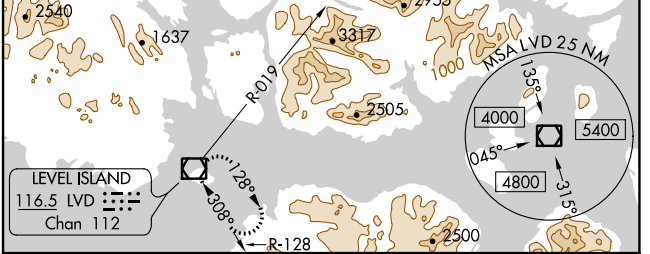

LOC/DME I-PSG 110.5 Chan 42	APP CRS 164°	Rwy ldg TDZE Apt Elev N/A N/A 113
---	------------------------	---

LDA/DME-D

PETERSBURG JAMES A JOHNSON (PSG) (PAPG)

⚠ Circling to Rwy 5 NA at night. Inop table does not apply. Circling NA southeast of Rwy 5-23. When local altimeter setting not received, use Wrangell altimeter setting and increase all MDA 80 feet.

⚠ -11°C

MISSED APPROACH: Climbing left turn to 4000 on heading 117° then climbing right turn to 7000 on LVD VOR/DME R-019 to LVD VOR/DME and hold, continue climb-in-hold to 7000.

AWOS-3P 125.8	ANCHORAGE CENTER 118.0	SITKA RADIO 122.35	CTAF 122.50
-------------------------	----------------------------------	------------------------------	-----------------------