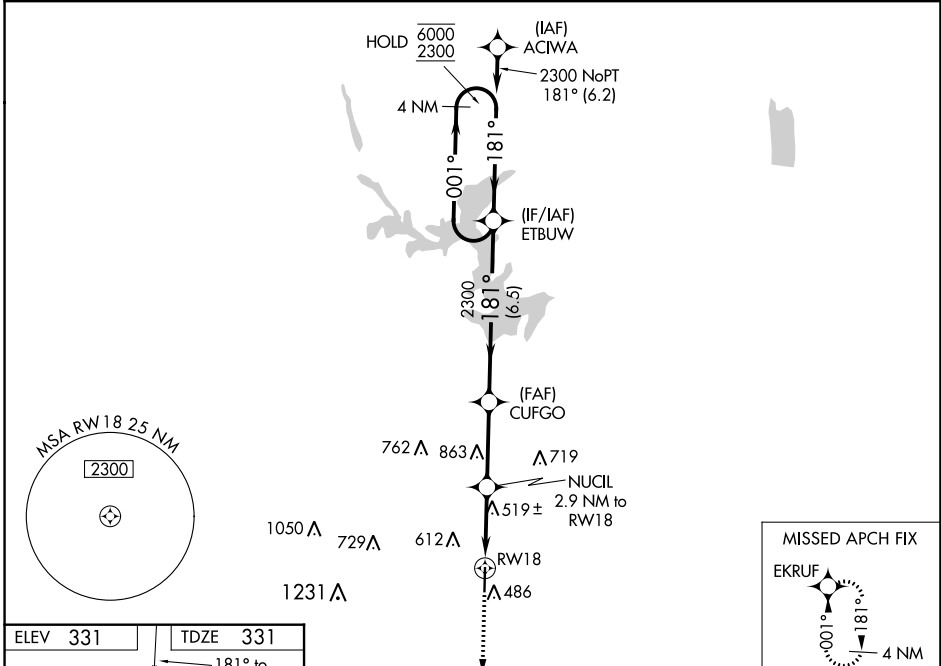

WAAS CH <b>97499</b>	APP CRS <b>181°</b>	Rwy Idg TDZE <b>5008</b> <b>331</b>	Apt Elev <b>331</b>
-------------------------	------------------------	---	------------------------

# RNAV (GPS) RWY 18

POPLAR BLUFF RGNL BUSINESS (POI<sup>F</sup>)

RNP APCH-GPS.	MISSED APPROACH: Climb to 2300 direct EKRUF and hold.
---------------	---

ASOS <b>124.225</b>	MEMPHIS CENTER <b>120.075 289.4</b>	UNICOM <b>123.0 (CTAF) 0</b>
------------------------	--	---------------------------------

CATEGORY	A	B	C	D
LPV DA		634-7/8	303 (400-7/8)	
LNAV/VNAV DA		675-1	344 (400-1)	
LNAV MDA	800-1	469 (500-1)	800-1 3/8	469 (500-1 3/8)
CIRCLING	840-1 509 (600-1)	920-1 589 (600-1)	920-1 1/2 589 (600-1 1/2)	980-2 649 (700-2)

NC-3, 07 OCT 2021 to 04 NOV 2021

NC-3, 07 OCT 2021 to 04 NOV 2021