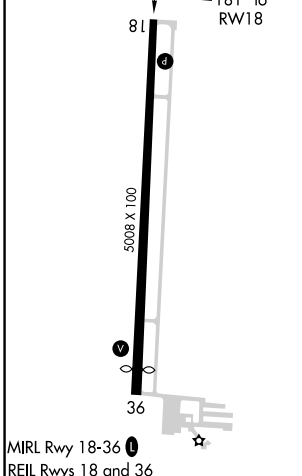

WAAS CH <b>97499</b>	APP CRS <b>181°</b>	Rwy Idg TDZE <b>5008</b> <b>331</b>	Apt Elev <b>331</b>
-------------------------	------------------------	---	------------------------

# RNAV (GPS) RWY 18

POPLAR BLUFF RGNL BUSINESS (POI<sup>F</sup>)

RNP APCH-GPS.	MISSED APPROACH: Climb to 2300 direct EKRUF and hold.
---------------	---

ASOS <b>124.225</b>	MEMPHIS CENTER <b>120.075 289.4</b>	UNICOM <b>123.0 (CTAF) 0</b>
------------------------	--	---------------------------------

CATEGORY	A	B	C	D
LPV DA		634-7/8	303 (400-7/8)	
LNAV/VNAV DA		675-1	344 (400-1)	
LNAV MDA	800-1	469 (500-1)	800-1 3/8	469 (500-1 3/8)
CIRCLING	840-1 509 (600-1)	920-1 589 (600-1)	920-1 1/2 589 (600-1 1/2)	980-2 649 (700-2)