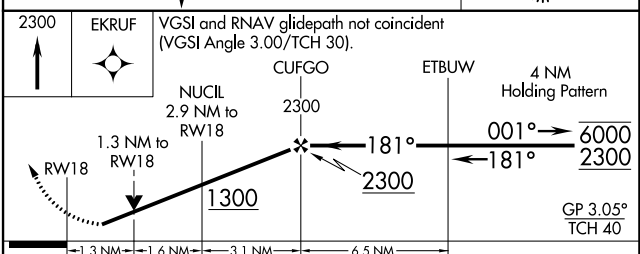

WAAS CH <b>97499</b>	APP CRS <b>181°</b>	Rwy Idg TDZE <b>5008</b> <b>331</b>	Apt Elev <b>331</b>
-------------------------	------------------------	---	------------------------

# RNAV (GPS) RWY 18

POPLAR BLUFF RGNL BUSINESS (POI<sup>F</sup>)

RNP APCH-GPS.	MISSED APPROACH: Climb to 2300 direct EKRUF and hold.
---------------	---

ASOS <b>124.225</b>	MEMPHIS CENTER <b>120.075 289.4</b>	UNICOM <b>123.0 (CTAF) 0</b>
------------------------	--	---------------------------------

CATEGORY	A	B	C	D
LPV DA		634-7/8	303 (400-7/8)	
LNAV/VNAV DA		675-1	344 (400-1)	
LNAV MDA	800-1	469 (500-1)	800-1 3/8	469 (500-1 3/8)
CIRCLING	840-1 509 (600-1)	920-1 589 (600-1)	920-1 1/2 589 (600-1 1/2)	980-2 649 (700-2)