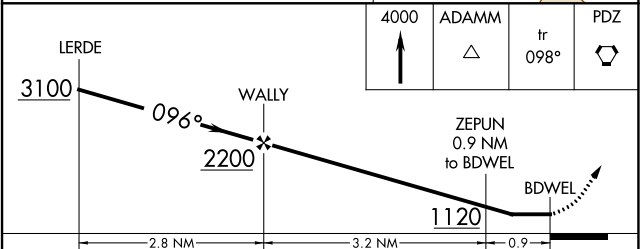

APP CRS	Rwy Idg	N/A
096°	TDZE	N/A
	Apt Elev	296

RNAV (GPS)-B

SAN GABRIEL VALLEY (EMT)

RNP APCH.

NA Circling Rwy 1 NA at night.

MISSED APPROACH: Climb to 4000 direct ADAMM and on track 098° to PDZ VORTAC and hold.

CATEGORY	A	B	C	D
CIRCLING	800-1 504 (600-1)	960-1 664 (700-1)	1140-2½ 844 (900-2½)	1140-2¾ 844 (900-2¾)