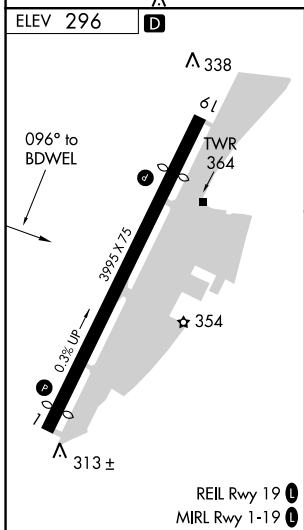

APP CRS	Rwy Idg	N/A
096°	TDZE	N/A
	Apt Elev	296

RNAV (GPS)-B

SAN GABRIEL VALLEY (EMT)

RNP APCH.

NA Circling Rwy 1 NA at night.

MISSED APPROACH: Climb to 4000 direct ADAMM and on track 098° to PDZ VORTAC and hold.

CATEGORY	A	B	C	D
CIRCLING	800-1 504 (600-1)	960-1 664 (700-1)	1140-2½ 844 (900-2½)	1140-2¾ 844 (900-2¾)