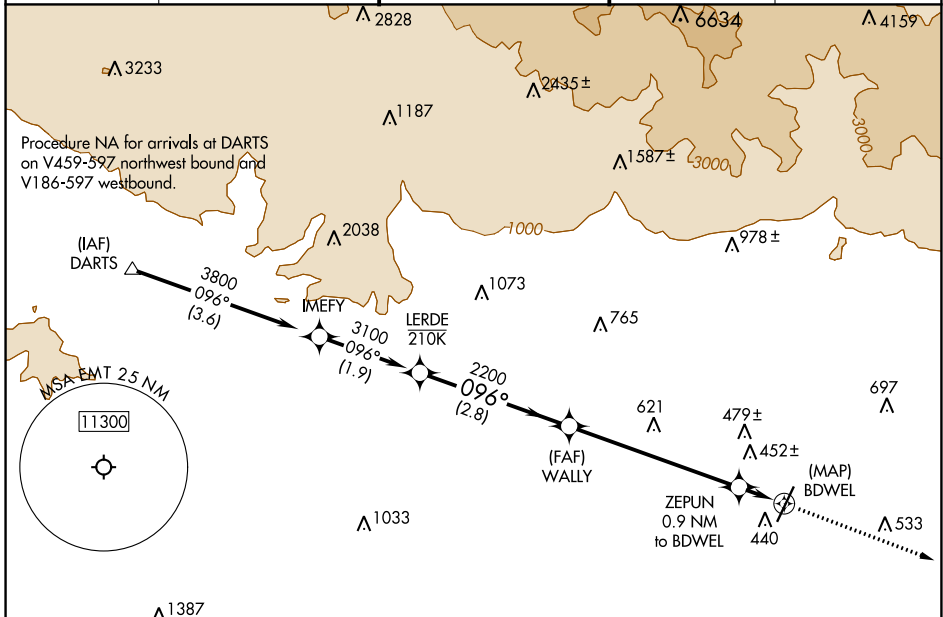

APP CRS	Rwy Idg	N/A
096°	TDZE	N/A
	Apt Elev	296

RNAV (GPS)-B

SAN GABRIEL VALLEY (EMT)

RNP APCH.

NA Circling Rwy 1 NA at night.

MISSED APPROACH: Climb to 4000 direct ADAMM and on track 098° to PDZ VORTAC and hold.

CATEGORY	A	B	C	D
CIRCLING	800-1 504 (600-1)	960-1 664 (700-1)	1140-2½ 844 (900-2½)	1140-2¾ 844 (900-2¾)