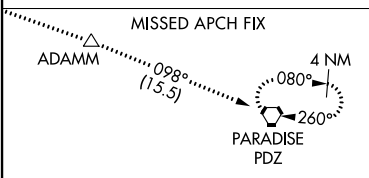

APP CRS	Rwy Idg	N/A
096°	TDZE	N/A
	Apt Elev	296

RNAV (GPS)-B

SAN GABRIEL VALLEY (EMT)

RNP APCH.

NA Circling Rwy 1 NA at night.

MISSED APPROACH: Climb to 4000 direct ADAMM and on track 098° to PDZ VORTAC and hold.

ATIS 118.75	SOCAL APP CON 125.5 318.2	EL MONTE TOWER * 121.2 (CTAF) 0	GND CON 125.9	UNICOM 122.95

CATEGORY	A	B	C	D
CIRCLING	800-1 504 (600-1)	960-1 664 (700-1)	1140-2½ 844 (900-2½)	1140-2¾ 844 (900-2¾)