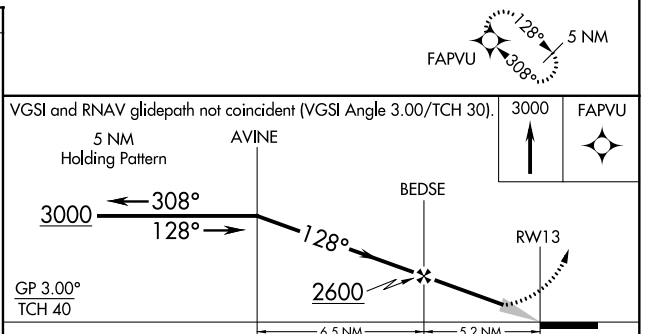

CATEGORY	A	B	C	D
LPV DA	1146-1	250 (300-1)		NA
LNAV/VNAV DA	1210-1	314 (400-1)		NA
LNAV MDA	1360-1	464 (500-1)	1360-1 1/4 464 (500-1 1/4)	NA
CIRCLING	1360-1	460 (500-1)	1360-1 1/2 460 (500-1 1/2)	NA