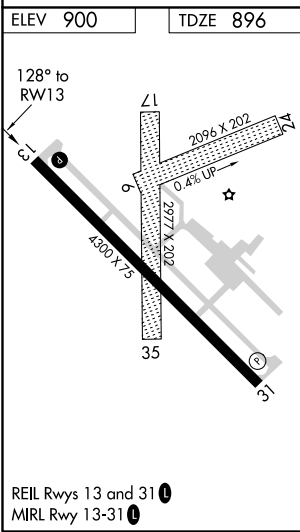

CATEGORY	A	B	C	D
LPV DA	1146-1	250 (300-1)		NA
LNAV/VNAV DA	1210-1	314 (400-1)		NA
LNAV MDA	1360-1	464 (500-1)	1360-1 1/4 464 (500-1 1/4)	NA
CIRCLING	1360-1	460 (500-1)	1360-1 1/2 460 (500-1 1/2)	NA