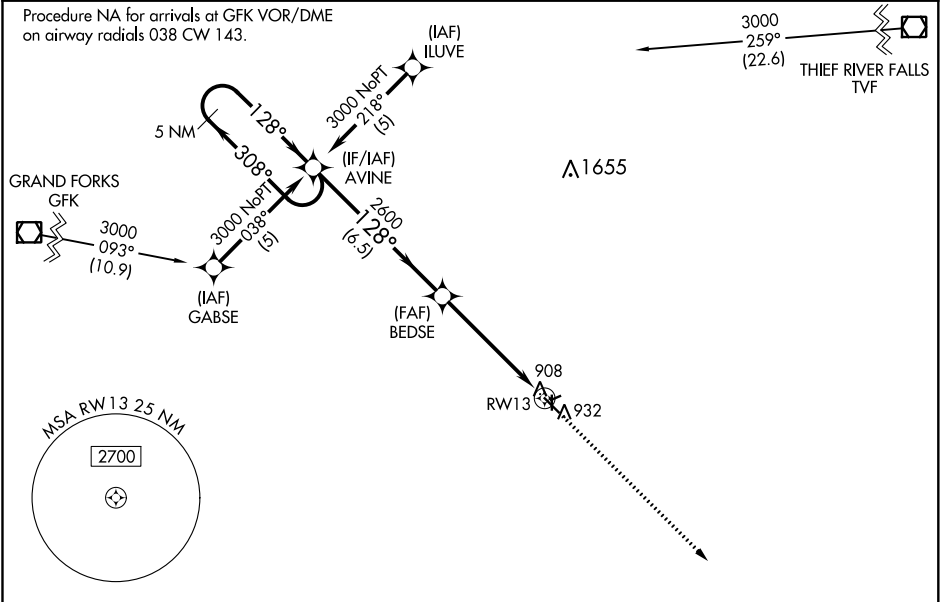

WAAS CH 72704 W13A	APP CRS 128°	Rwy Idg TDZE Apt Elev	4300 896 900
--	------------------------	-----------------------------	---

RNAV (GPS) RWY 13

CROOKSTON MUNI KIRKWOOD FLD (CKN)

RNP APCH.

Baro-VNAV NA when using Grand Forks altimeter setting. For uncompensated Baro-VNAV systems, LNAV/VNAV NA below -16°C (4°F) or above 54°C (130°F). If local altimeter setting not received, use Grand Forks altimeter setting and increase all DAs 62 feet and all MDAs 80 feet. Circling Rws 6, 24, 17, 35 NA at night.

MISSED APPROACH: Climb to 3000 direct FAPVU and hold.

AWOS-3 126.425	GRAND FORKS APP CON ★ 118.1 318.1	UNICOM 122.7 (CTAF) 0
--------------------------	---	---------------------------------

NC-1, 07 OCT 2021 to 04 NOV 2021

NC-1, 07 OCT 2021 to 04 NOV 2021

CATEGORY	A	B	C	D
LPV DA	1146-1	250 (300-1)		NA
LNAV/VNAV DA	1210-1	314 (400-1)		NA
LNAV MDA	1360-1	464 (500-1)	1360-1 1/4 464 (500-1 1/4)	NA
CIRCLING	1360-1	460 (500-1)	1360-1 1/2 460 (500-1 1/2)	NA