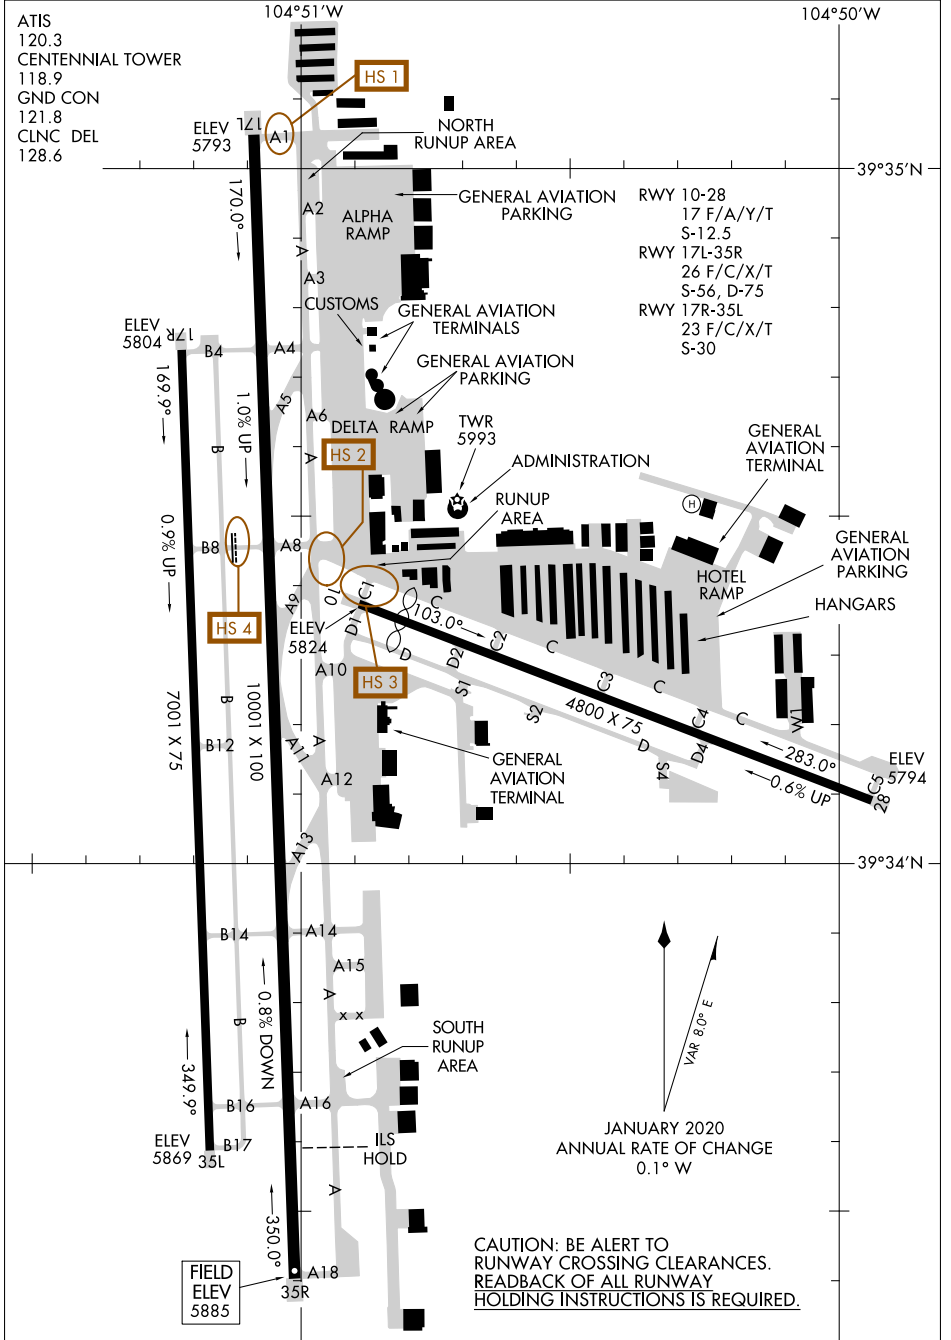

AIRPORT DIAGRAM

AL-5715 (FAA)

CENTENNIAL (APA)
DENVER, COLORADO

SW-1, 07 OCT 2021 to 04 NOV 2021

SW-1, 07 OCT 2021 to 04 NOV 2021

AIRPORT DIAGRAM

DENVER, COLORADO
CENTENNIAL (APA)