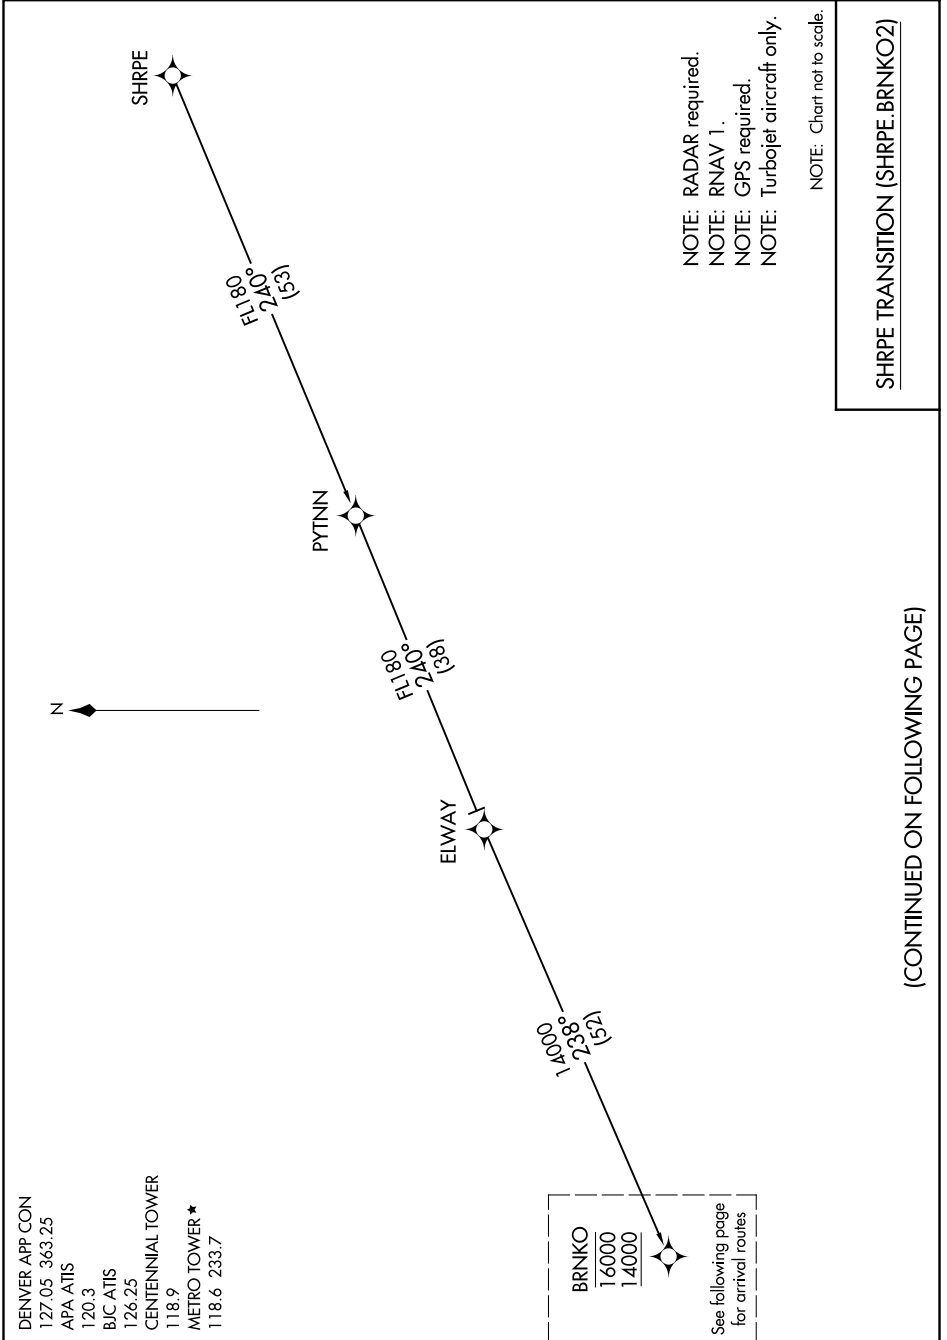

BRNKO TWO ARRIVAL (RNAV) Transition Routes

DENVER, COLORADO

SW-1, 07 OCT 2021 to 04 NOV 2021

- DENVER APP CON
127.05 363.25
- APA ATIS
120.3
- BJC ATIS
126.25
- CENTENNIAL TOWER
118.9
- METRO TOWER *
118.6 233.7

BRNKO
16000
14000

See following page
for arrival routes

SHRPE TRANSITION (SHRPE.BRNKO2)

(CONTINUED ON FOLLOWING PAGE)

NOTE: Chart not to scale.

NOTE: RADAR required.

NOTE: RNAV 1.

NOTE: GPS required.

NOTE: Turboplet aircraft only.

BRNKO TWO ARRIVAL (RNAV) Transition Routes

DENVER, COLORADO

SW-1, 07 OCT 2021 to 04 NOV 2021