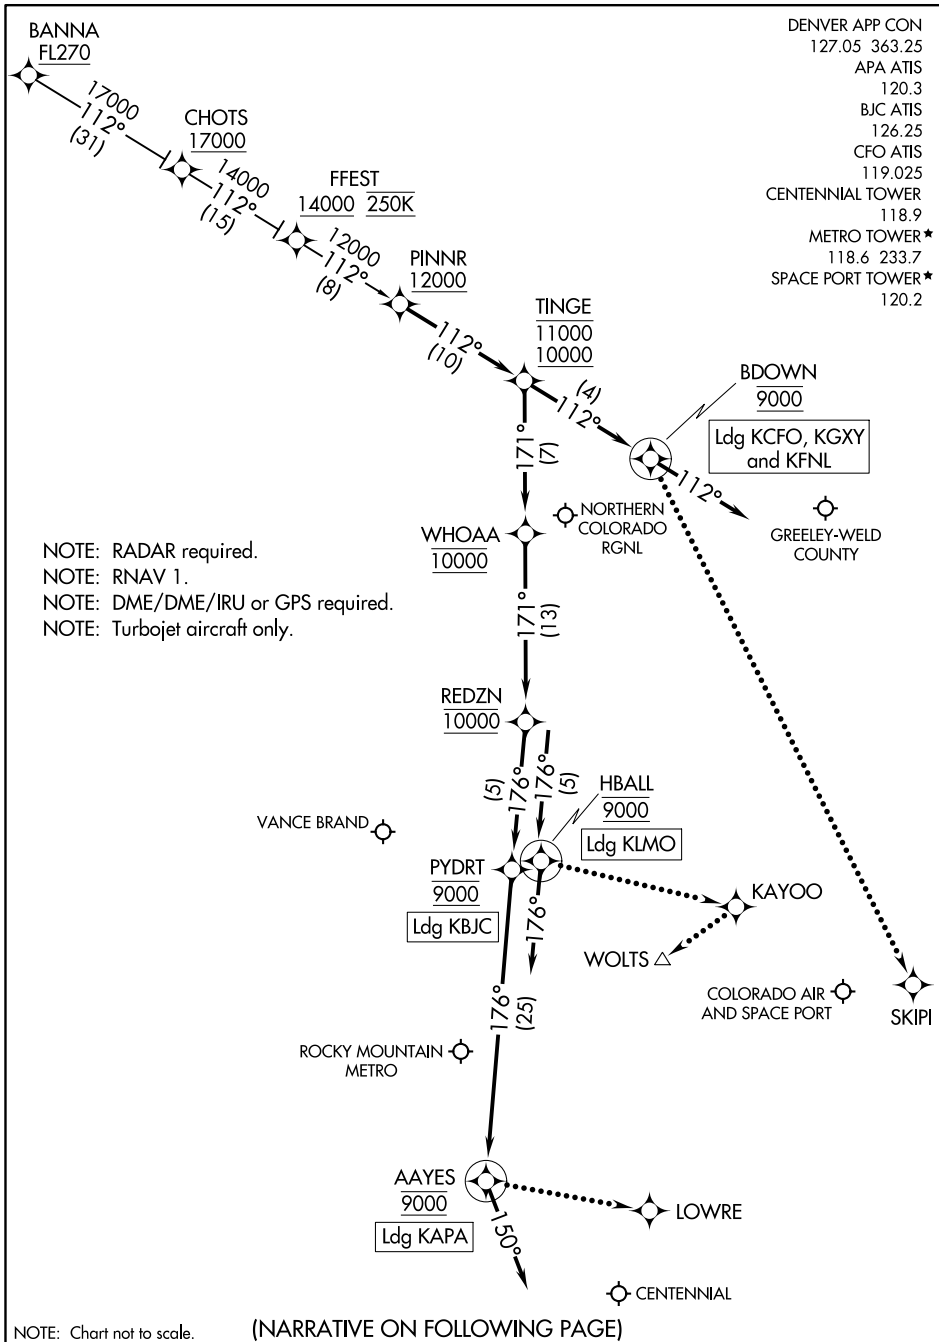

# PINNR THREE ARRIVAL(RNAV)

AL-5715 (FAA)

DENVER, COLORADO

- DENVER APP CON 127.05 363.25
- APA ATIS 120.3
- BJC ATIS 126.25
- CFO ATIS 119.025
- CENTENNIAL TOWER 118.9
- METRO TOWER\* 118.6 233.7
- SPACE PORT TOWER\* 120.2

SW-1, 07 OCT 2021 to 04 NOV 2021

SW-1, 07 OCT 2021 to 04 NOV 2021

NOTE: Chart not to scale.

(NARRATIVE ON FOLLOWING PAGE)

# PINNR THREE ARRIVAL(RNAV)

DENVER, COLORADO