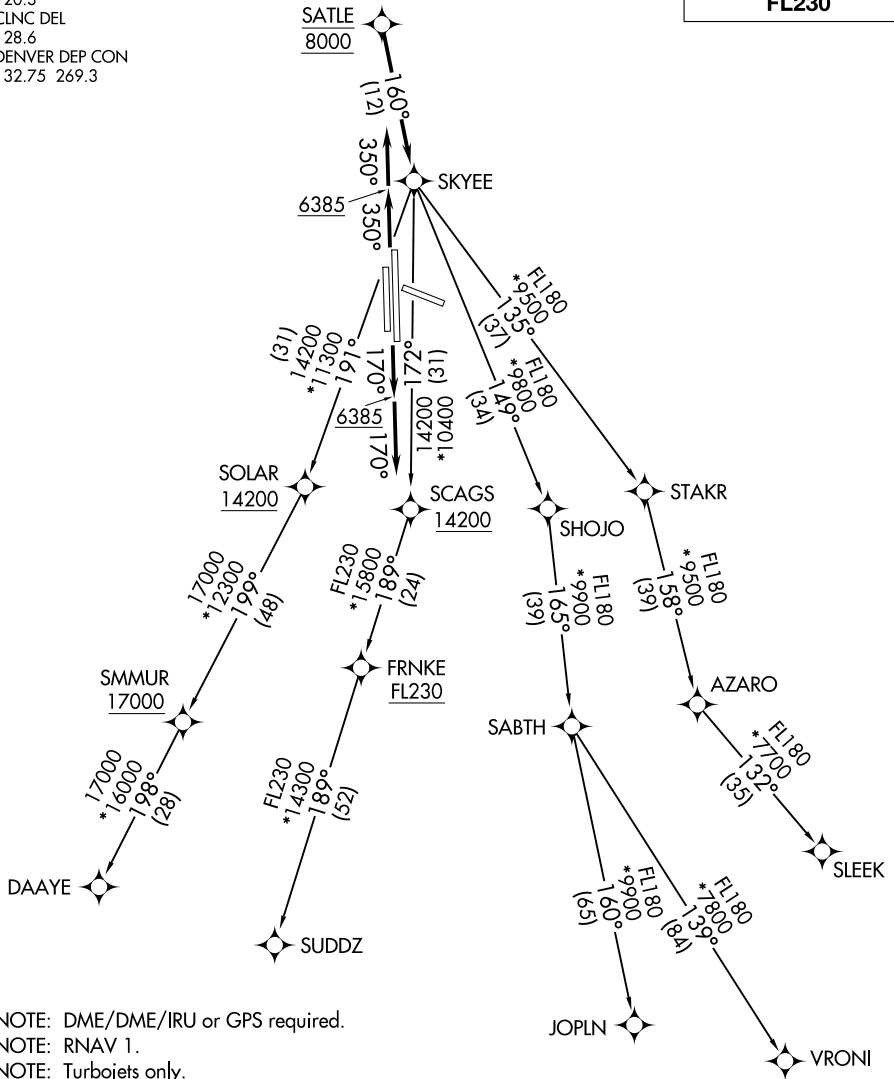

SKYEE ONE DEPARTURE (RNAV)

AL-5715 (FAA)

CENTENNIAL (APA)
DENVER, COLORADO

**TOP ALTITUDE:
FL230**

ATIS
120.3
CLNC DEL
128.6
DENVER DEP CON
132.75 269.3

SW-1, 07 OCT 2021 to 04 NOV 2021

SW-1, 07 OCT 2021 to 04 NOV 2021

NOTE: DME/DME/IRU or GPS required.
NOTE: RNAV 1.
NOTE: Turbojets only.
NOTE: RADAR required.

TAKEOFF MINIMUMS

Rwys 10, 28: NA.
Rwy 17L: Standard with minimum climb of 255' per NM to 8000.
Rwy 17R: Standard with minimum climb of 370' per NM to 8000.
Rwys 35L/R: Standard.

(NARRATIVE ON FOLLOWING PAGE)

NOTE: Chart not to scale.

SKYEE ONE DEPARTURE (RNAV)