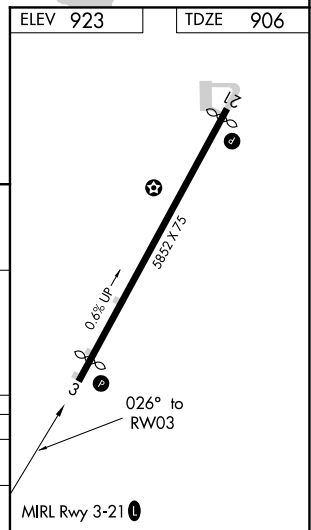

RNAV (GPS) RWY 3

PETIT JEAN PARK (MPJ)

APP CRS	Rwy Idg	5414
026°	TDZE	906
	Apt Elev	923

▼ Use Russellville altimeter setting.
▲ NA Procedure NA at night.
GPS or RNP-0.3 required. DME/DME RNP-0.3 NA.

MISSED APPROACH: Climb to 3500 via 026° course to UPAKE WP and hold.

MEMPHIS CENTER
128.475 377.15

CTAF
122.9

CATEGORY	A	B	C	D
LNVA MDA	1620-1	714 (800-1)	1620-2	NA
			714 (800-2)	
CIRCLING	1660-1	1720-1 ¼	1720-2 ¼	NA
	737 (800-1)	797 (800-1 ¼)	797 (800-2 ¼)	

SC-1, 07 OCT 2021 to 04 NOV 2021

SC-1, 07 OCT 2021 to 04 NOV 2021