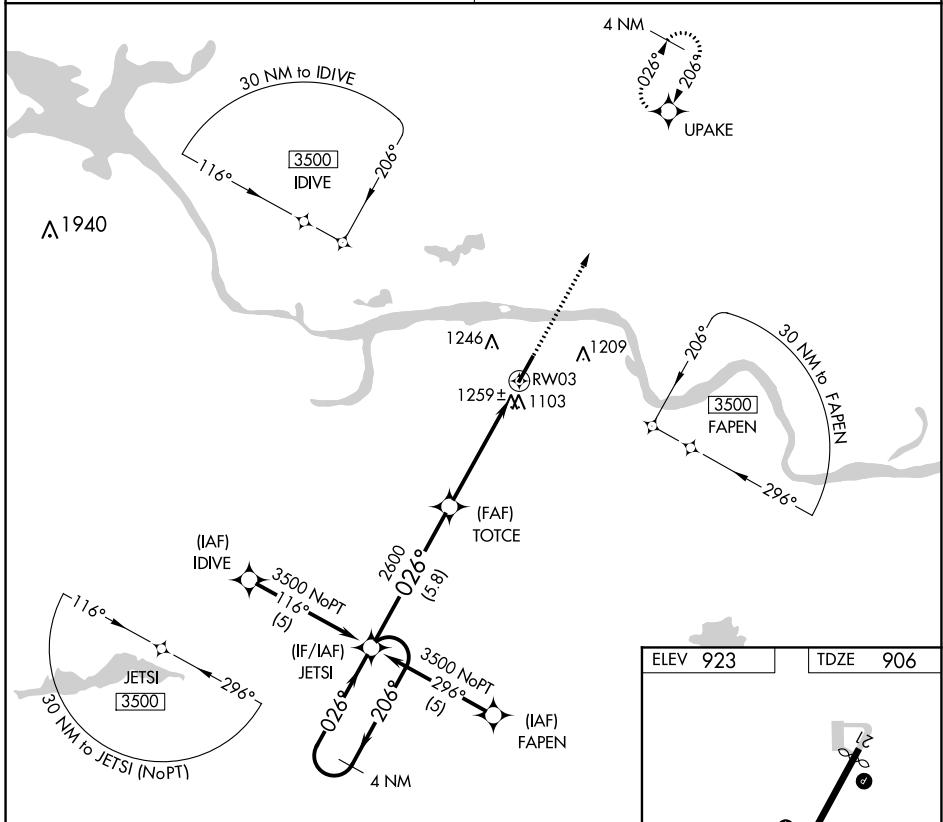

RNAV (GPS) RWY 3

PETIT JEAN PARK (MPJ)

APP CRS	Rwy Idg	5414
026°	TDZE	906
	Apt Elev	923

▼ Use Russellville altimeter setting.
▲ NA Procedure NA at night.
 GPS or RNP-0.3 required. DME/DME RNP-0.3 NA.

MISSED APPROACH: Climb to 3500 via 026° course to UPAKE WP and hold.

MEMPHIS CENTER
128.475 377.15

CTAF
122.9

CATEGORY	A	B	C	D
LNVA MDA	1620-1	714 (800-1)	1620-2	NA
			714 (800-2)	
CIRCLING	1660-1	1720-1 ¼	1720-2 ¼	NA
	737 (800-1)	797 (800-1 ¼)	797 (800-2 ¼)	

SC-1, 07 OCT 2021 to 04 NOV 2021

SC-1, 07 OCT 2021 to 04 NOV 2021