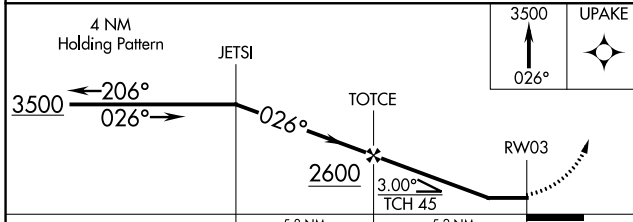

RNAV (GPS) RWY 3

PETIT JEAN PARK (MPJ)

APP CRS	Rwy Idg	5414
026°	TDZE	906
	Apt Elev	923

▼ Use Russellville altimeter setting.
▲ NA Procedure NA at night.
GPS or RNP-0.3 required. DME/DME RNP-0.3 NA.

MISSED APPROACH: Climb to 3500 via 026° course to UPAKE WP and hold.

MEMPHIS CENTER
128.475 377.15

CTAF
122.9

CATEGORY	A	B	C	D
LNVA MDA	1620-1	714 (800-1)	1620-2	NA
			714 (800-2)	
CIRCLING	1660-1	1720-1 ¼	1720-2 ¼	NA
	737 (800-1)	797 (800-1 ¼)	797 (800-2 ¼)	

SC-1, 07 OCT 2021 to 04 NOV 2021

SC-1, 07 OCT 2021 to 04 NOV 2021