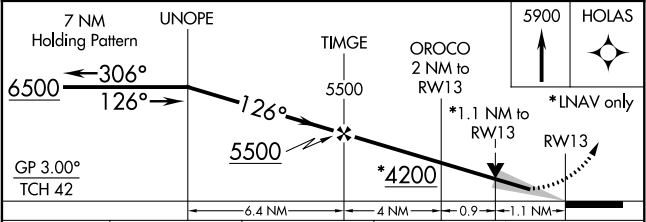

WAAS CH 86535 W13A	APP CRS 126°	Rwy Idg TDZE Apt Elev	6132 3534 3545
--	------------------------	-----------------------------	---

RNAV (GPS) RWY 13

ARTESIA MUNI (ATS)

⚠ For uncompensated Baro-VNAV systems, LNAV-VNAV NA below -22°C (-7°F) or above 54°C (130°F).
DME/DME RNP-0.3 NA.

MISSED APPROACH: Climb to 5900 direct HOLAS and hold.

AWOS-3 126.725	ROSWELL APP CON * 119.6 239.0	UNICOM 123.075 (CTAF) 0
--------------------------	---	-----------------------------------

ELEV 3545	TDZE 3534
-----------	-----------

CATEGORY	A	B	C	D
LPV DA		3734-3/4	200 (200-3/4)	
LNAV/VNAV DA		3784-7/8	250 (300-7/8)	
LNAV MDA	3920-1	386 (400-1)	3920-1 1/8	386 (400-1 1/8)
C CIRCLING	3980-1 435 (500-1)	4000-1 455 (500-1)	4080-1 1/2 535 (600-1 1/2)	4240-2 1/4 695 (700-2 1/4)