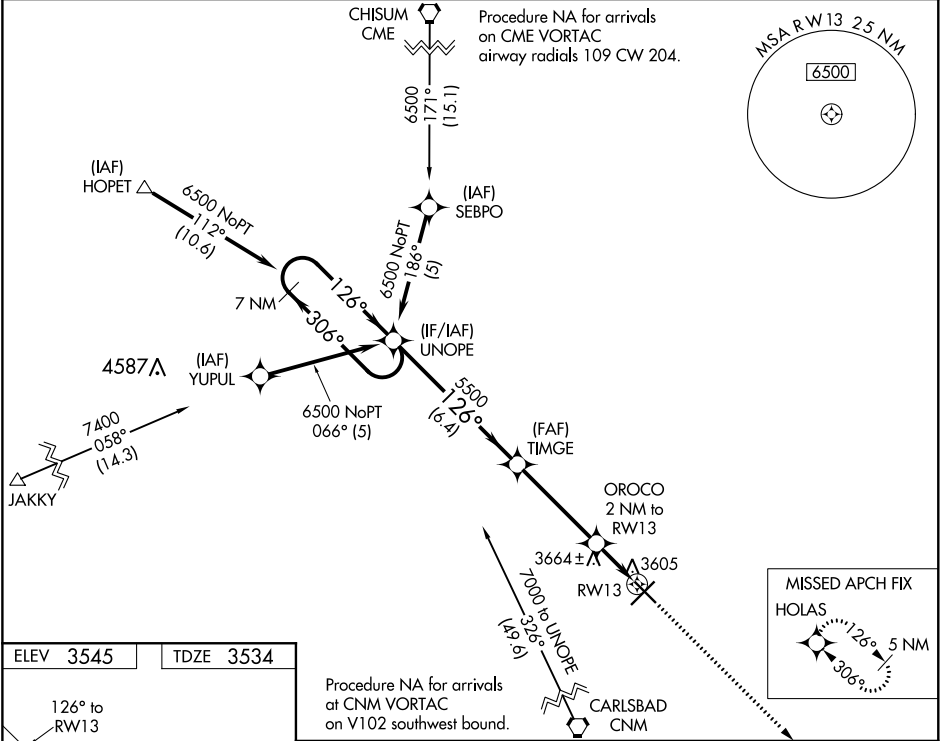

WAAS CH 86535 W13A	APP CRS 126°	Rwy Idg TDZE Apt Elev	6132 3534 3545
--	------------------------	-----------------------------	---

RNAV (GPS) RWY 13

ARTESIA MUNI (ATS)

⚠ For uncompensated Baro-VNAV systems, LNAV-VNAV NA below -22°C (-7°F) or above 54°C (130°F).
DME/DME RNP-0.3 NA.

MISSED APPROACH: Climb to 5900 direct HOLAS and hold.

AWOS-3 126.725	ROSWELL APP CON * 119.6 239.0	UNICOM 123.075 (CTAF) 0
--------------------------	---	-----------------------------------

ELEV 3545	TDZE 3534
-----------	-----------

CATEGORY	A	B	C	D
LPV DA		3734-3/4	200 (200-3/4)	
LNAV/VNAV DA		3784-7/8	250 (300-7/8)	
LNAV MDA	3920-1	386 (400-1)	3920-1 1/8	386 (400-1 1/8)
C CIRCLING	3980-1 435 (500-1)	4000-1 455 (500-1)	4080-1 1/2 535 (600-1 1/2)	4240-2 1/4 695 (700-2 1/4)

SW-1, 07 OCT 2021 to 04 NOV 2021

SW-1, 07 OCT 2021 to 04 NOV 2021