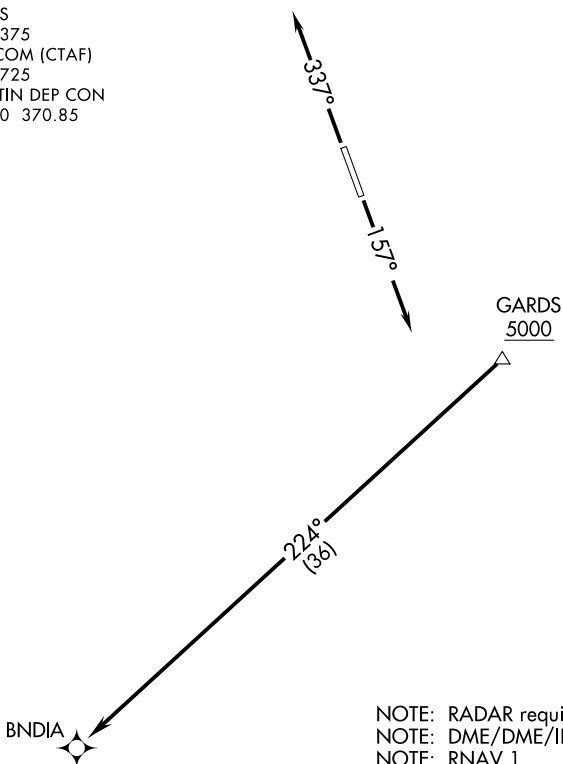

(BNDIA3.BNDIA) 21112

AL-6111 (FAA)

LAGO VISTA TX - RUSTY ALLEN (RYW)

# BNDIA THREE DEPARTURE (RNAV)

LAGO VISTA, TEXAS

ASOS  
119.375  
UNICOM (CTAF)  
122.725  
AUSTIN DEP CON  
119.0 370.85

**TOP ALTITUDE:  
ASSIGNED BY ATC**

NOTE: RADAR required.  
NOTE: DME/DME/IRU or GPS required.  
NOTE: RNAV 1.

TAKEOFF MINIMUMS:  
Rwys 15, 33: Standard.

NOTE: Chart not to scale.

## DEPARTURE ROUTE DESCRIPTION

TAKEOFF RUNWAY 15: Climb on heading 157° or as assigned by ATC for vectors to cross GARDS at or above 5000, thence....

TAKEOFF RUNWAY 33: Climb on heading 337° or as assigned by ATC for vectors to cross GARDS at or above 5000, thence....