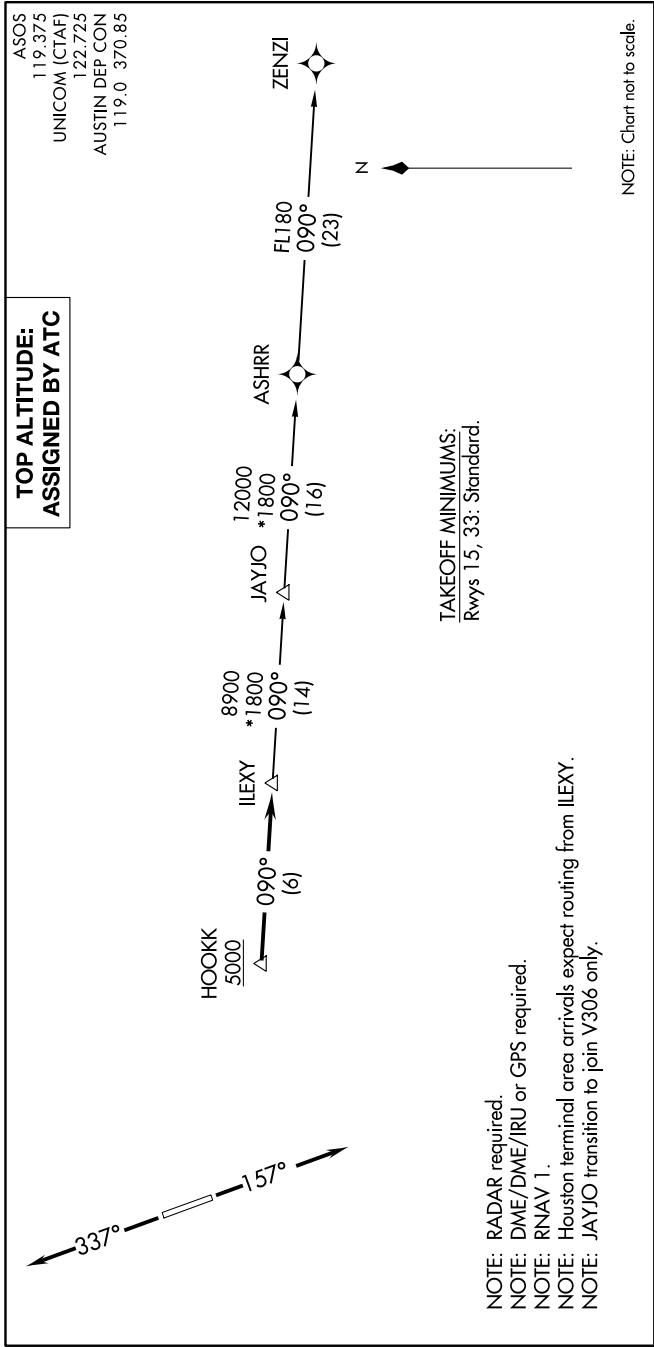

(ILEXY3.ILEXY) 21112

# ILEXY THREE DEPARTURE (RNAV) AL-6111 (FAA)

LAGO VISTA TX - RUSTY ALLEN (RYW)

LAGO VISTA, TEXAS

SC-3, 07 OCT 2021 to 04 NOV 2021

**TOP ALTITUDE:  
ASSIGNED BY ATC**

**TAKEOFF MINIMUMS:**  
Rwys 15, 33: Standard.

- NOTE: RADAR required.
- NOTE: DME/DME/IRU or GPS required.
- NOTE: RNAV 1.
- NOTE: Houston terminal area arrivals expect routing from ILEXY.
- NOTE: JAYJO transition to join V306 only.

NOTE: Chart not to scale.

## DEPARTURE ROUTE DESCRIPTION

**TAKEOFF RUNWAY 15:** Climb on heading 157° or as assigned by ATC for vectors to cross HOOKK at or above 5000, thence. . . .

**TAKEOFF RUNWAY 33:** Climb on heading 337° or as assigned by ATC for vectors to cross HOOKK at or above 5000, thence. . . .