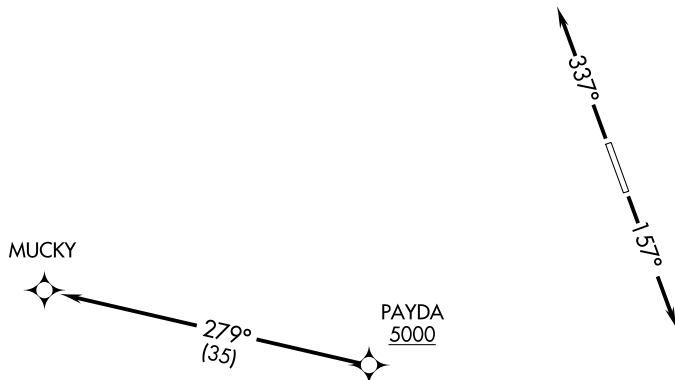

(MUCKY3.MUCKY) 21112

AL-6111 (FAA)

LAGO VISTA TX - RUSTY ALLEN (RYW)

MUCKY THREE DEPARTURE (RNAV)

LAGO VISTA, TEXAS

ASOS
119.375
UNICOM (CTAF)
122.725
AUSTIN DEP CON
119.0 370.85

**TOP ALTITUDE:
ASSIGNED BY ATC**

TAKEOFF MINIMUMS:
Rwys 15, 33: Standard.

NOTE: RADAR required.
NOTE: DME/DME/IRU or GPS required.
NOTE: RNAV 1.

NOTE: Chart not to scale.

DEPARTURE ROUTE DESCRIPTION

TAKEOFF RUNWAY 15: Climb on heading 157° or as assigned by ATC for vectors to cross PAYDA at or above 5000, thence....

TAKEOFF RUNWAY 33: Climb on heading 337° or as assigned by ATC for vectors to cross PAYDA at or above 5000, thence....

... on track 279° to MUCKY. Maintain altitude assigned by ATC.
Expect filed altitude 10 minutes after departure.

MUCKY THREE DEPARTURE (RNAV)

(MUCKY3.MUCKY) 22APR21

LAGO VISTA, TEXAS

LAGO VISTA TX - RUSTY ALLEN (RYW)

SC-3, 07 OCT 2021 to 04 NOV 2021

SC-3, 07 OCT 2021 to 04 NOV 2021