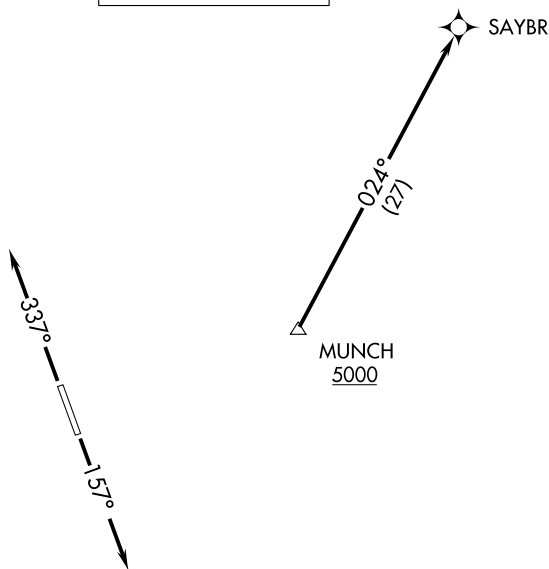

# SAYBR THREE DEPARTURE (RNAV)

AL-6111 (FAA)

LAGO VISTA TX - RUSTY ALLEN (RYW)

LAGO VISTA, TEXAS

ASOS  
119.375  
UNICOM (CTAF)  
122.725  
AUSTIN DEP CON  
119.0 370.85

**TOP ALTITUDE:  
ASSIGNED BY ATC**

# SAYBR THREE DEPARTURE (RNAV)

(SAYBR3.SAYBR) 22APR21

LAGO VISTA, TEXAS

LAGO VISTA TX - RUSTY ALLEN (RYW)

SC-3, 07 OCT 2021 to 04 NOV 2021

SC-3, 07 OCT 2021 to 04 NOV 2021