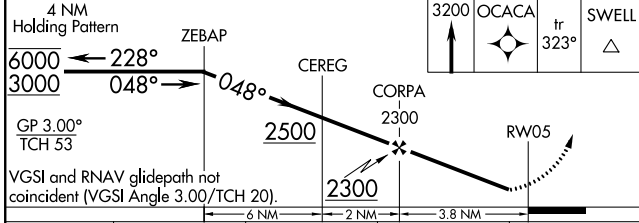

WAAS CH 99531 W05A	APP CRS 048°	Rwy Idg TDZE Apt Elev	3643 1031 1031
--	------------------------	-----------------------------	---

RNAV (GPS) RWY 5

MONROE COUNTY (MNV)

RNP APCH.	MISSED APPROACH: Climb to 3200 direct OCACA and track 323° to SWELL and hold.
-----------	--

AWOS-3 118.475	KNOXVILLE APP CON 123.9 353.6	UNICOM 123.0 (CTAF)
--------------------------	---	-------------------------------

ELEV 1031	TDZE 1031
-----------	-----------

CATEGORY	A	B	C	D
LPV DA	1395-1½		364 (400-1½)	NA
LN/V VNAV DA	1538-1¾		507 (600-1¾)	NA
LN/V MDA	1680-1	649 (700-1)	1680-1½ 649 (700-1½)	NA
CIRCLING	1680-1	649 (700-1)	1680-2 649 (700-2)	NA