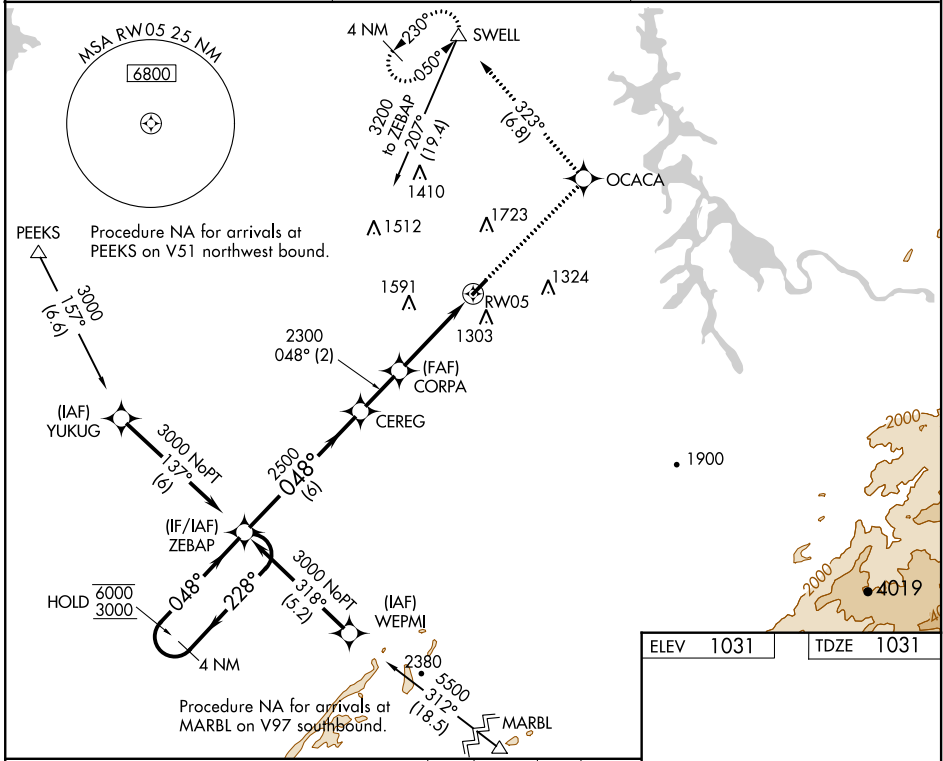

WAAS CH 99531 W05A	APP CRS 048°	Rwy Idg TDZE Apt Elev	3643 1031 1031
--	------------------------	-----------------------------	---

RNAV (GPS) RWY 5

MONROE COUNTY (MNV)

RNP APCH.	MISSED APPROACH: Climb to 3200 direct OCACA and track 323° to SWELL and hold.
-----------	--

AWOS-3 118.475	KNOXVILLE APP CON 123.9 353.6	UNICOM 123.0 (CTAF)
--------------------------	---	-------------------------------

ELEV 1031	TDZE 1031
-----------	-----------

CATEGORY	A	B	C	D
LPV DA	1395-1½		364 (400-1½)	NA
LN/V VNAV DA	1538-1¾		507 (600-1¾)	NA
LN/V MDA	1680-1	649 (700-1)	1680-1½ 649 (700-1½)	NA
CIRCLING	1680-1	649 (700-1)	1680-2 649 (700-2)	NA

SE-1, 07 OCT 2021 to 04 NOV 2021

SE-1, 07 OCT 2021 to 04 NOV 2021