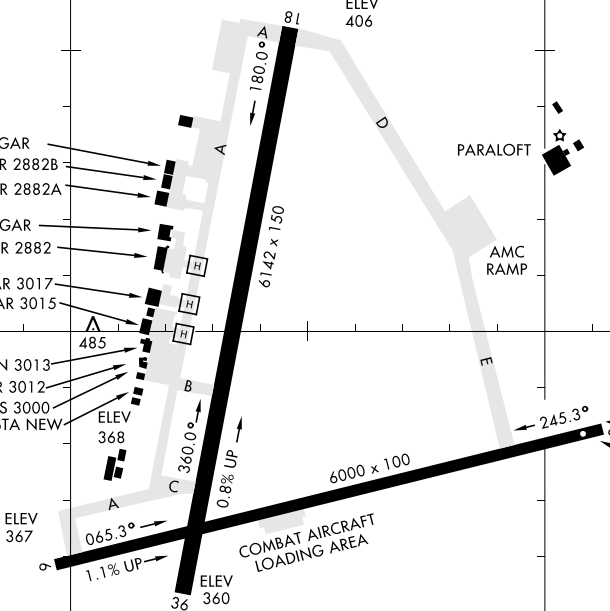

AIRPORT DIAGRAM

AFD-6341 [USA]

LAGUNA AAF (KLGf)

YUMA PROVING GROUND, ARIZONA

LAGUNA TOWER ★
 126.20 (CTAF) 242.175
 GND CON
 121.8 229.4

32°53'N

JULY 2020
 ANNUAL RATE OF CHANGE
 0.1° W

- HANGAR
- HANGAR 2882B
- HANGAR 2882A
- HANGAR
- HANGAR 2882
- HANGAR 3017
- HANGAR 3015

- FIRE STATION 3013
- CONTROL TOWER 3012
- BASE OPS 3000
- FIRE STA NEW

485
 ELEV 368
 ELEV 367
 065.3°

PARALOFT

AMC RAMP

32°52'N

COMBAT AIRCRAFT LOADING AREA

FIELD
 ELEV
 433

RWY 6-24
 PCN 68 F/B/W/T
 RWY 18-36
 PCN 56 F/B/W/T

114°24'W

114°23'W

32°51'N

SW-4, 07 OCT 2021 to 04 NOV 2021

SW-4, 07 OCT 2021 to 04 NOV 2021

AIRPORT DIAGRAM

YUMA PROVING GROUND, ARIZONA

LAGUNA AAF (KLGf)