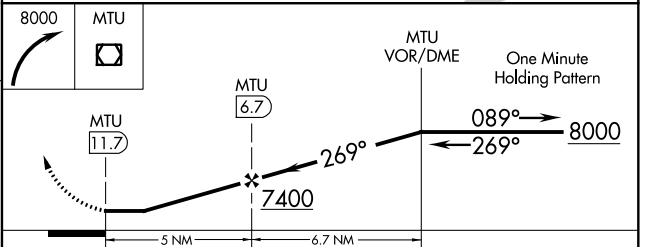

VOR/DME MTU 112.7 Chan 74	APP CRS 269°	Rwy Idg TDZE Apt Elev 5831	N/A N/A 5831
---	------------------------	--------------------------------------	---

VOR/DME-A
DUCHESNE MUNI (U69)

NA When local altimeter setting not received, use Vernal altimeter setting. Circling NA to Rwy's 8 and 26.

MISSED APPROACH: Climbing right turn to 8000 direct MTU VOR/DME and hold.

AWOS-3 121.125	SALT LAKE CENTER 133.9 370.85	UNICOM 122.8 (CTAF)
--------------------------	---	-------------------------------

CATEGORY	A	B	C	D
C CIRCLING	6660-1¼	829 (900-1¼)	6660-2½ 829 (900-2½)	NA