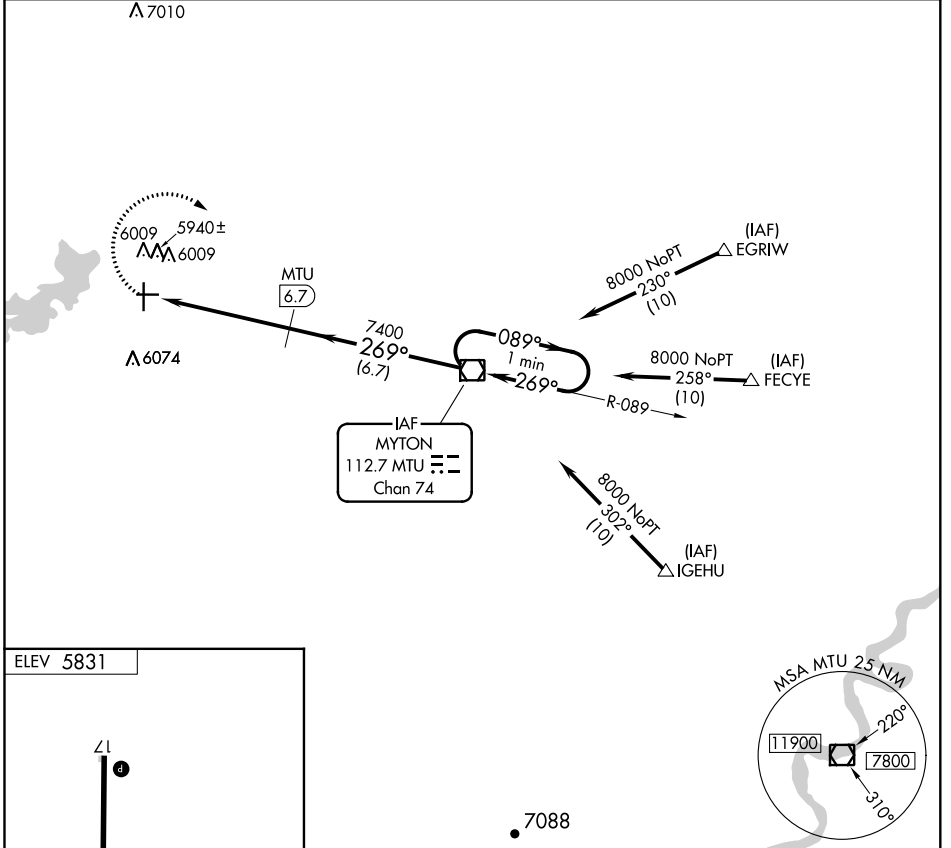

VOR/DME MTU 112.7 Chan 74	APP CRS 269°	Rwy Idg TDZE Apt Elev 5831	N/A N/A 5831
---	------------------------	--------------------------------------	---

VOR/DME-A
DUCHESNE MUNI (U69)

NA When local altimeter setting not received, use Vernal altimeter setting. Circling NA to Rwy's 8 and 26.

MISSED APPROACH: Climbing right turn to 8000 direct MTU VOR/DME and hold.

AWOS-3 121.125	SALT LAKE CENTER 133.9 370.85	UNICOM 122.8 (CTAF)
--------------------------	---	-------------------------------

CATEGORY	A	B	C	D
C CIRCLING	6660-1¼	829 (900-1¼)	6660-2½ 829 (900-2½)	NA