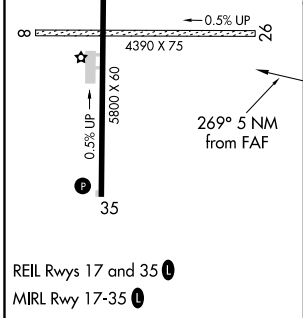

VOR/DME MTU 112.7 Chan 74	APP CRS 269°	Rwy Idg TDZE Apt Elev 5831	N/A N/A 5831
---	------------------------	--------------------------------------	---

VOR/DME-A
DUCHESNE MUNI (U69)

NA When local altimeter setting not received, use Vernal altimeter setting. Circling NA to Rwy's 8 and 26.

MISSED APPROACH: Climbing right turn to 8000 direct MTU VOR/DME and hold.

AWOS-3 121.125	SALT LAKE CENTER 133.9 370.85	UNICOM 122.8 (CTAF)
--------------------------	---	-------------------------------

CATEGORY	A	B	C	D
C CIRCLING	6660-1¼	829 (900-1¼)	6660-2½ 829 (900-2½)	NA