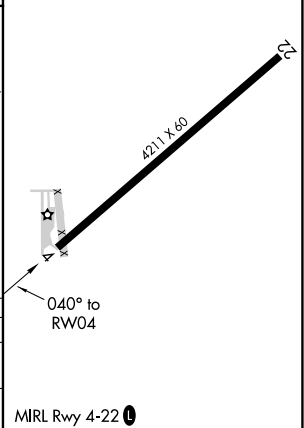

RNAV (GPS) RWY 4

BOISE CITY (17K)

APP CRS 040°	Rwy Idg 4211 TDZE 4174 Apt Elev 4174
------------------------	---

RNP APCH.

▽ Rwy 4 helicopter visibility reduction below 1 SM NA. Straight-in Rwy 4 NA at night, Circling Rwy 4 NA at night. Use Dalhart, TX altimeter setting; when not received, procedure NA.

MISSED APPROACH: Climb to 6000 direct VUSQU and hold.

DHT ASOS 134.075

ALBUQUERQUE CENTER 127.85 285.475

CTAF 122.90

ELEV 4174	TDZE 4174
-----------	-----------

CATEGORY	A	B	C	D
LNVA MDA	4860-1	686 (700-1)	4860-2 686 (700-2)	NA
C CIRCLING	4860-1	686 (700-1)	5040-2½ 866 (900-2½)	NA