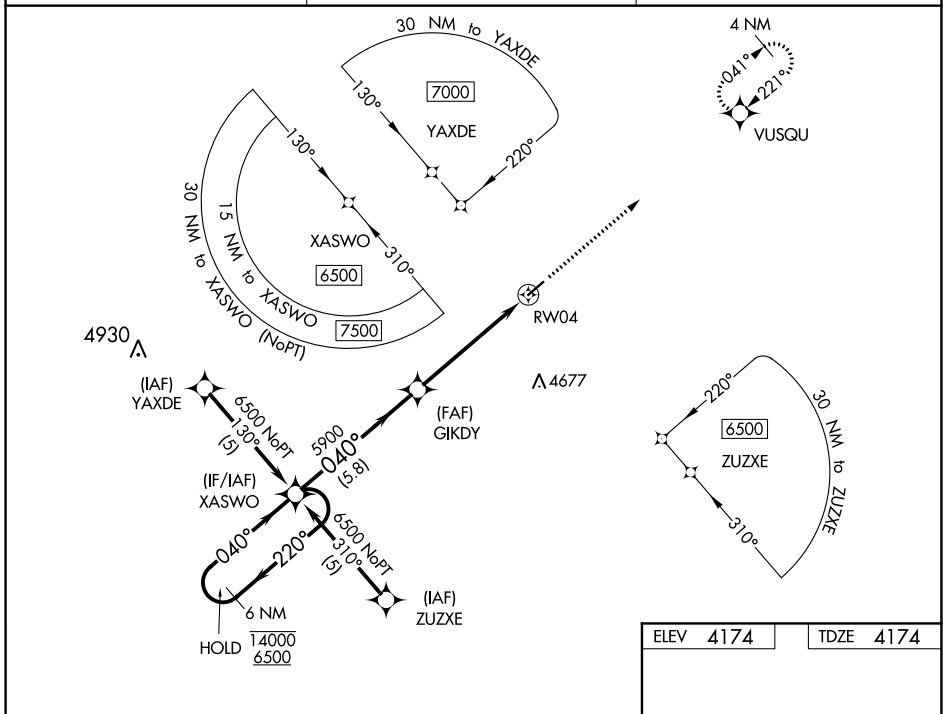

RNAV (GPS) RWY 4

BOISE CITY (17K)

APP CRS 040°	Rwy Idg 4211 TDZE 4174 Apt Elev 4174
------------------------	---

RNP APCH.

▽ Rwy 4 helicopter visibility reduction below 1 SM NA. Straight-in Rwy 4 NA at night, Circling Rwy 4 NA at night. Use Dalhart, TX altimeter setting; when not received, procedure NA.

MISSED APPROACH: Climb to 6000 direct VUSQU and hold.

DHT ASOS 134.075

ALBUQUERQUE CENTER 127.85 285.475

CTAF 122.90

ELEV 4174	TDZE 4174
-----------	-----------

CATEGORY	A	B	C	D
LNVA MDA	4860-1	686 (700-1)	4860-2 686 (700-2)	NA
C CIRCLING	4860-1	686 (700-1)	5040-2½ 866 (900-2½)	NA

SC-1, 07 OCT 2021 to 04 NOV 2021

SC-1, 07 OCT 2021 to 04 NOV 2021