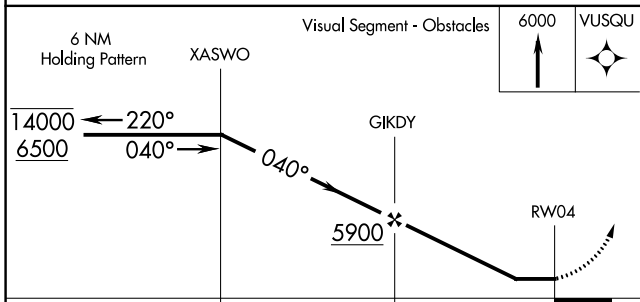

RNAV (GPS) RWY 4

BOISE CITY (17K)

APP CRS 040°	Rwy Idg 4211 TDZE 4174 Apt Elev 4174
------------------------	---

RNP APCH.

▽ Rwy 4 helicopter visibility reduction below 1 SM NA. Straight-in Rwy 4 NA at night, Circling Rwy 4 NA at night. Use Dalhart, TX altimeter setting; when not received, procedure NA.

MISSED APPROACH: Climb to 6000 direct VUSQU and hold.

DHT ASOS 134.075

ALBUQUERQUE CENTER 127.85 285.475

CTAF 122.90

ELEV 4174	TDZE 4174
-----------	-----------

CATEGORY	A	B	C	D
LNVA MDA	4860-1	686 (700-1)	4860-2 686 (700-2)	NA
C CIRCLING	4860-1	686 (700-1)	5040-2½ 866 (900-2½)	NA