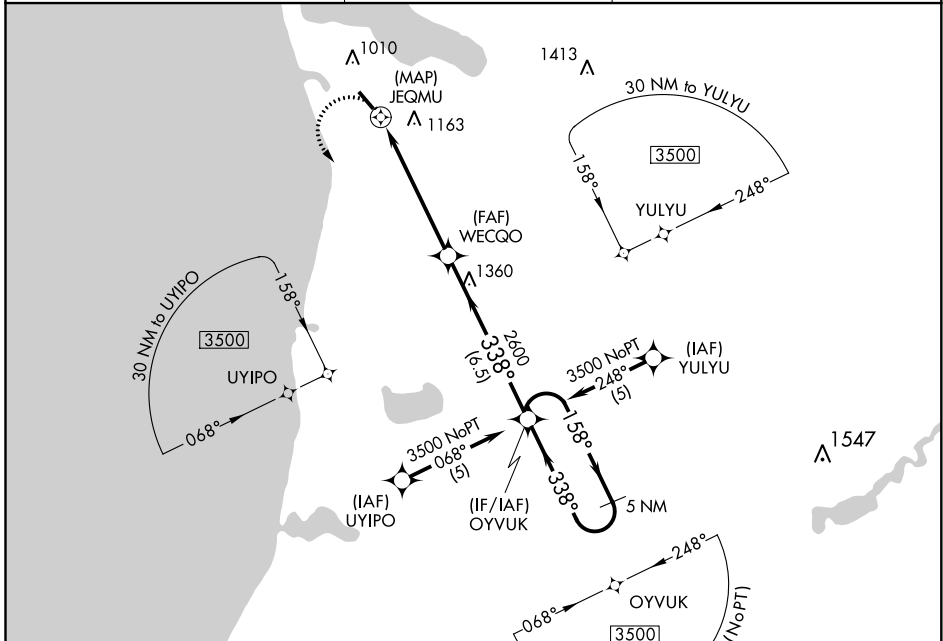

APP CRS 338°	Rwy ldg TDZE Apt Elev	3939 606 633
------------------------	-----------------------------	---

RNAV (GPS) RWY 33

FRANKFORT DOW MEML FLD (F'KS)

⚠ DME/DME RNP-0.3 NA. If local altimeter setting not received, use Manistee altimeter setting and increase all MDAs 60 feet. Helicopter visibility reduction below 1 SM NA. Procedure NA at night.

⚠ MISSED APPROACH: Climbing left turn to 3500 direct OYVUK and hold.

AWOS-3P 118.325	MINNEAPOLIS CENTER 132.9 338.3	UNICOM 123.05 (CTAF) ①
---------------------------	--	---

EC-1, 07 OCT 2021 to 04 NOV 2021

EC-1, 07 OCT 2021 to 04 NOV 2021

ELEV 633	TDZE 606
----------	----------

CATEGORY	A	B	C	D
LNAV MDA	1320-1	714 (700-1)	1320-2 714 (700-2)	NA
CIRCLING	1320-1	687 (700-1)	1520-2¾ 887 (900-2¾)	NA