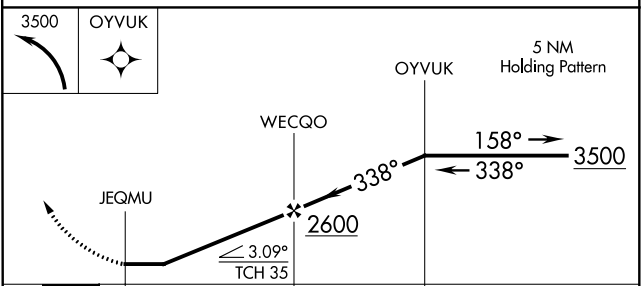

CATEGORY	A	B	C	D
LNAV MDA	1320-1	714 (700-1)	1320-2 714 (700-2)	NA
CIRCLING	1320-1	687 (700-1)	1520-2¾ 887 (900-2¾)	NA