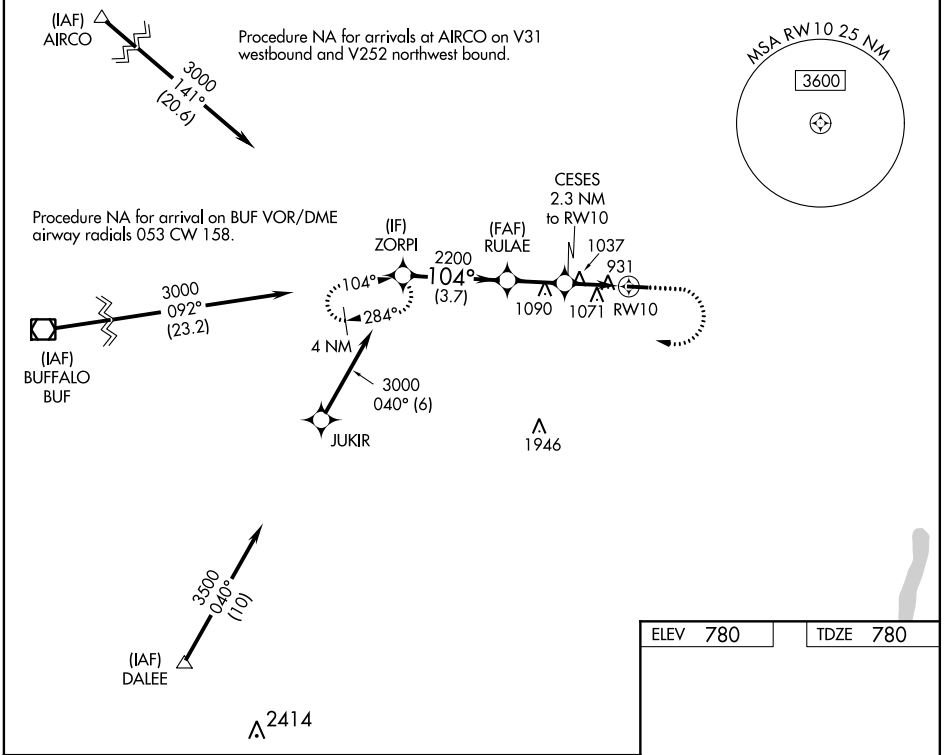

WAAS CH 61030 W10A	APP CRS 104°	Rwy Idg TDZE Apt Elev	3854 780 780
--	------------------------	-----------------------------	---

RNAV (GPS) RWY 10

LE ROY (5G~~0~~)

RNP APCH.	MISSED APPROACH: Climb to 1500 then climbing right turn to 3000 direct ZORPI and hold.
<p>Procedure NA at night. Rwy 10 helicopter visibility reduction below 1 SM NA.</p> <p>NA Use Greater Rochester altimeter setting.</p>	

ROC ASOS 124.825	ROCHESTER APP CON 123.7 322.3	UNICOM 122.8 (CTAF) 0
----------------------------	---	---------------------------------

NE-2, 07 OCT 2021 to 04 NOV 2021

NE-2, 07 OCT 2021 to 04 NOV 2021

ELEV 780	TDZE 780
----------	----------

CATEGORY	A	B	C	D
LP MDA	1360-1	580 (600-1)	NA	
LNAV MDA	1400-1	620 (700-1)	NA	

MIRL Rwy 10-28 0	REIL Rwy 10 and 28 0
------------------	----------------------