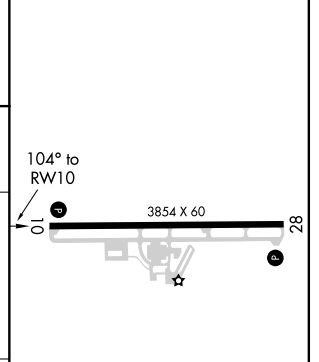

CATEGORY	A	B	C	D
LP MDA	1360-1	580 (600-1)	NA	
LNAV MDA	1400-1	620 (700-1)	NA	

MIRL Rwy 10-28 0	REIL Rwy 10 and 28 0