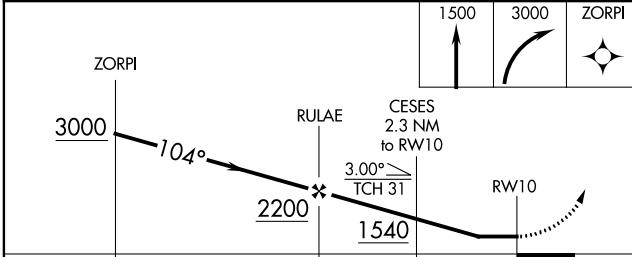

WAAS CH 61030 W10A	APP CRS 104°	Rwy Idg TDZE Apt Elev	3854 780 780
--	------------------------	-----------------------------	---

RNAV (GPS) RWY 10

LE ROY (5G~~0~~)

RNP APCH.	MISSED APPROACH: Climb to 1500 then climbing right turn to 3000 direct ZORPI and hold.
<p>Procedure NA at night. Rwy 10 helicopter visibility reduction below 1 SM NA.</p> <p>NA Use Greater Rochester altimeter setting.</p>	

ROC ASOS 124.825	ROCHESTER APP CON 123.7 322.3	UNICOM 122.8 (CTAF) 0
----------------------------	---	---------------------------------

NE-2, 07 OCT 2021 to 04 NOV 2021

NE-2, 07 OCT 2021 to 04 NOV 2021

ELEV 780	TDZE 780
----------	----------