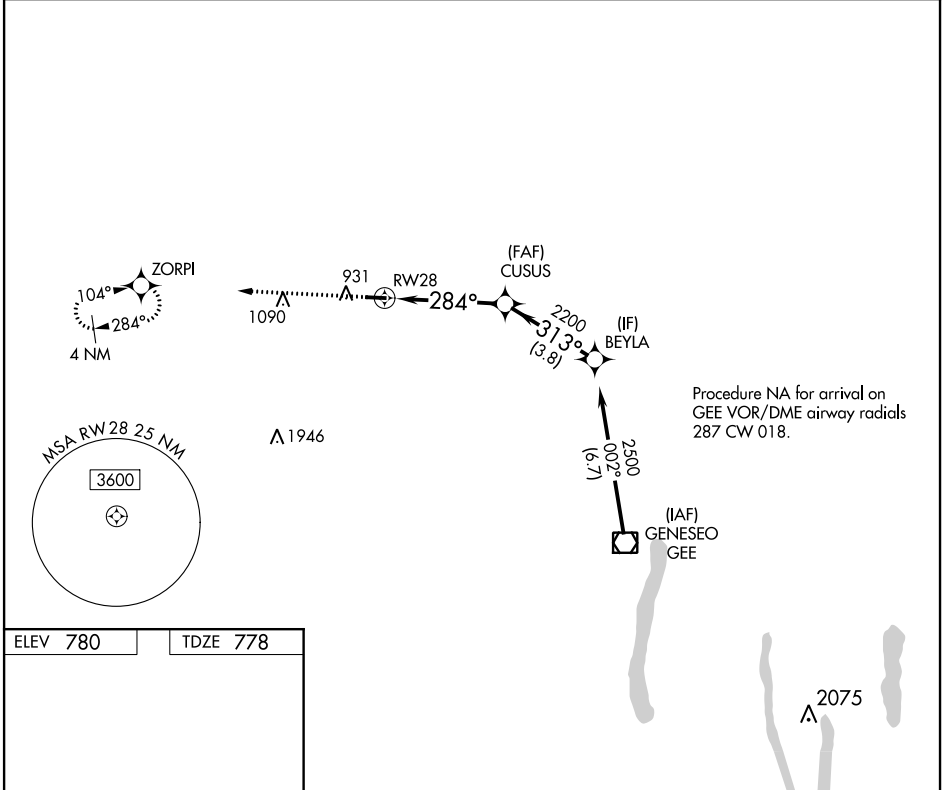

WAAS CH 69330 W28A	APP CRS 284°	Rwy Idg TDZE Apt Elev	3854 778 780
--	------------------------	-----------------------------	---

RNAV (GPS) RWY 28

LE ROY (5G \emptyset)

RNP APCH.	Procedure NA at night. Rwy 28 helicopter visibility reduction below 1 SM NA. Use Greater Rochester altimeter setting.	MISSED APPROACH: Climb to 3000 direct ZORPI and hold.
Procedure NA at night. Rwy 28 helicopter visibility reduction below 1 SM NA. Use Greater Rochester altimeter setting.		

ROC ASOS 124.825	ROCHESTER APP CON 123.7 322.3	UNICOM 122.8 (CTAF) 1
----------------------------	---	--

ELEV 780	TDZE 778	Visual Segment - Obstacles.		
CATEGORY	A	B	C	D
LP MDA	1 240-1	462 (500-1)	NA	
LNAV MDA	1 240-1	462 (500-1)	NA	

NE-2, 07 OCT 2021 to 04 NOV 2021

NE-2, 07 OCT 2021 to 04 NOV 2021