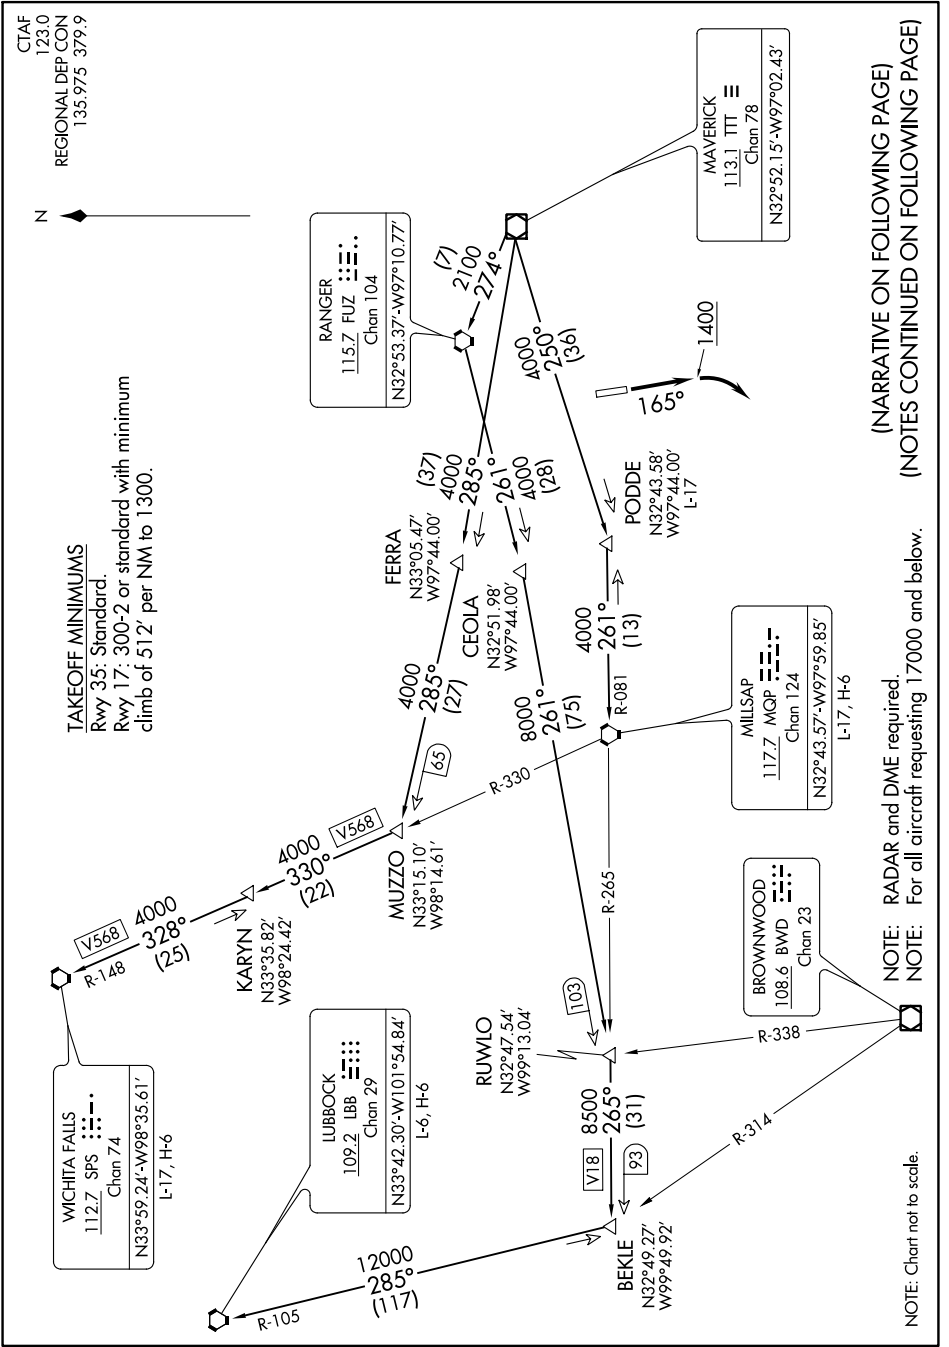

# KINGDOM NINE DEPARTURE

SC-2, 07 OCT 2021 to 04 NOV 2021