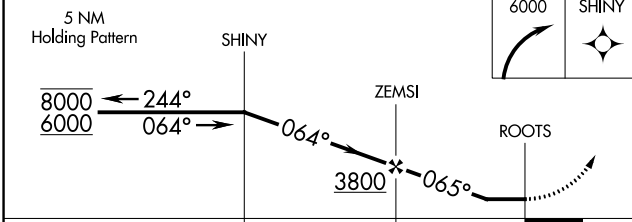

CATEGORY	A	B	C	D
CIRCLING	2380-1	555 (600-1)	NA	

REIL Rwys 14 and 32 Ø
MIRL Rwy 14-32 Ø