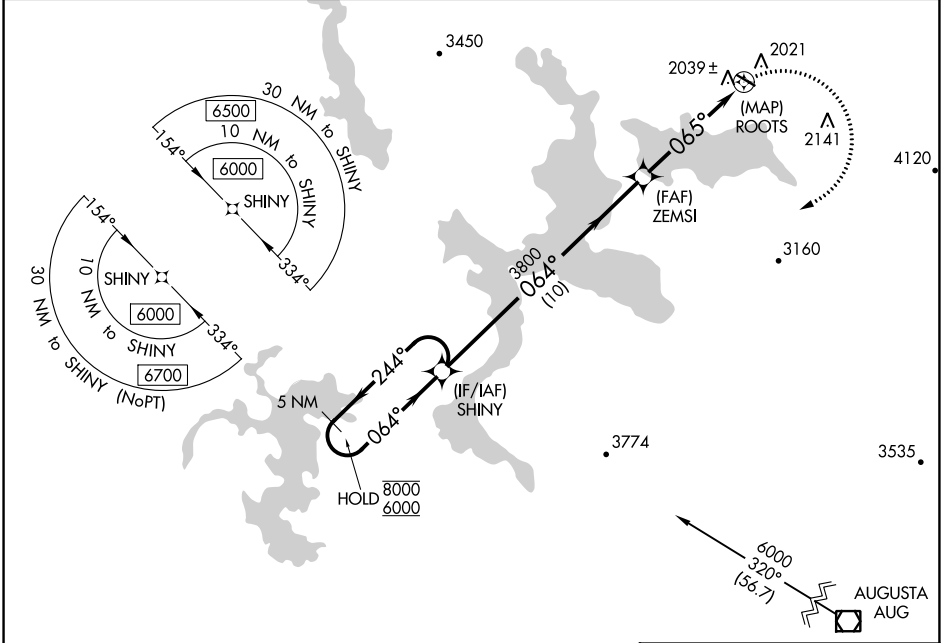

APP CRS	Rwy Idg	N/A
065°	TDZE	N/A
	Apt Elev	1825

RNAV (GPS)-D

STEPHEN A BEAN MUNI (8BØ)

RNP APCH.

MISSED APPROACH: Climbing right turn to 6000 direct SHINY and hold, continue climb-in-hold to 6000.

AWOS-3PT 118.00	BOSTON CENTER 124.25 290.5	UNICOM 122.8 (CTAF) Ø
---------------------------	--------------------------------------	---------------------------------

NE-1, 07 OCT 2021 to 04 NOV 2021

NE-1, 07 OCT 2021 to 04 NOV 2021

CATEGORY	A	B	C	D
CIRCLING	2380-1	555 (600-1)	NA	

REIL Rwys 14 and 32 Ø
MIRL Rwy 14-32 Ø